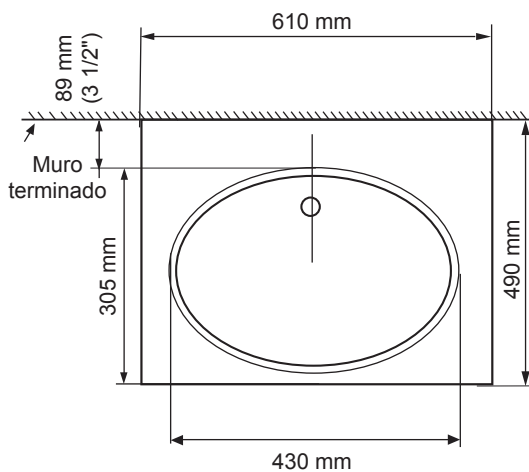

01003.020 Blanco ○

Lavabo de colgar progreso **IMSS**

- Cerámica porcelanizada de alto brillo
- Disponible con perforación de 8"
- Rebosadero posterior
- Amplio espacio interior