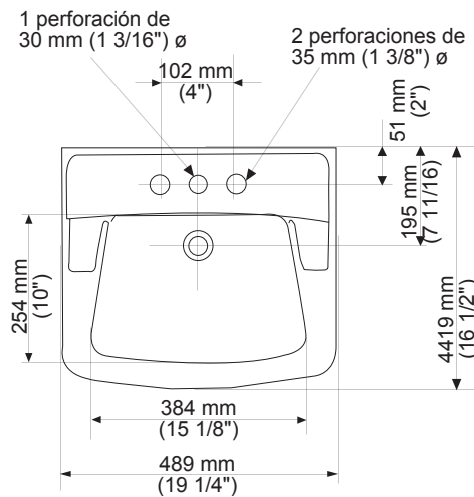

01017.020 Blanco ○
Perforación 4"

Lavabo de colgar **Veracruz**

- Cerámica porcelanizada de alto brillo
- Disponible con perforación de 4"
- Rebosadero posterior
- Amplio espacio interior