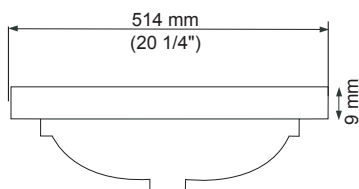

01003.020 Blanco ○

Lavabo de colgar progreso **IMSS**

- Cerámica porcelanizada de alto brillo
- Disponible con perforación de 8"
- Rebosadero posterior
- Amplio espacio interior