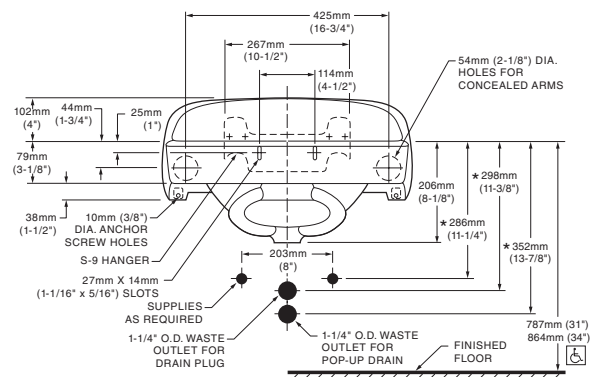

0355012.020 Blanco ○
Perforación 4"

0356421.020 Blanco ○
Perforación monomando

Lavabo de colgar **Lucerne**

- Cerámica porcelanizada de alto brillo
- Disponible con perforaciones de 4" y monomando
- Rebosadero frontal