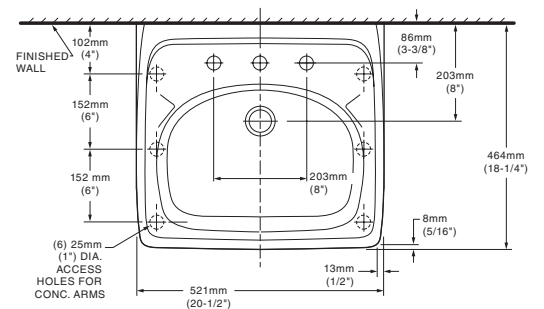

0355012.020 Blanco ○
Perforación 4"

0356421.020 Blanco ○
Perforación monomando

Lavabo de colgar **Lucerne**

- Cerámica porcelanizada de alto brillo
- Disponible con perforaciones de 4" y monomando
- Rebosadero frontal