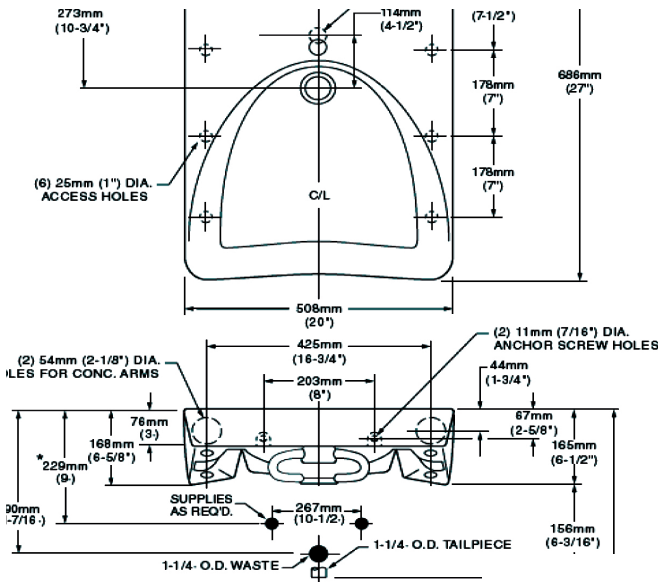

\*NOT AVAILABLE ON 8" FAUCET SPREAD MODELS

FITTING	A
CENTERSET	4" (102 mm)
SPREAD	8" (203 mm)