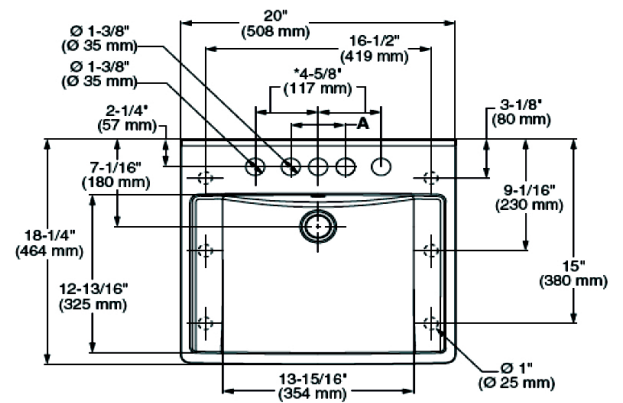

\*NOT AVAILABLE ON 8" FAUCET SPREAD MODELS

FITTING	A
CENTERSET	4" (102 mm)
SPREAD	8" (203 mm)