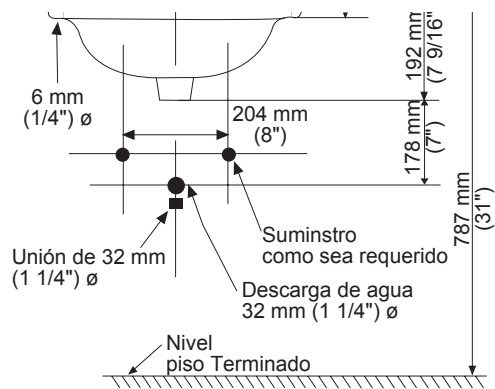

01017.020 Blanco ○
Perforación 4"

Lavabo de colgar **Veracruz**

- Cerámica porcelanizada de alto brillo
- Disponible con perforación de 4"
- Rebosadero posterior
- Amplio espacio interior