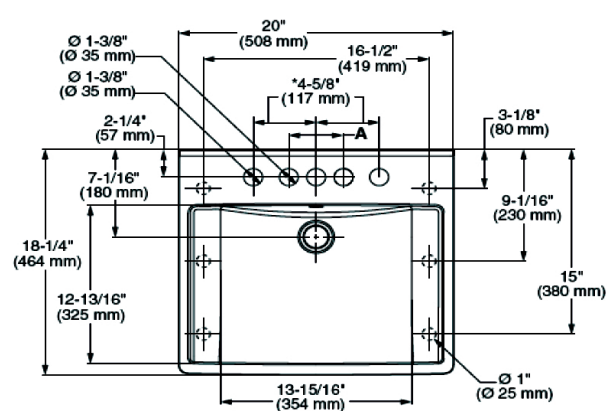

9140047.020 Blanco ○
Perforación monomando

9141011.020 Blanco ○
Perforación 4"

Lavabo de colgar **Wheelchair**

- Cerámica vitrificada de alto brillo
- Rebosadero frontal
- Amplio espacio interior
- Recomendado para personas con capacidades diferentes
- Montaje a pared

9024001EC.020 Blanco ○
Perforación monomando

9024004EC.020 Blanco ○
Perforación 4"

Lavabo de colgar **Decorum**

- Cerámica vitrificada de alto brillo con superficie antimicrobiano EverClean®
- Rebosadero frontal
- Amplio espacio interior
- Ideal para colocar a cualquier altura (ADA o normal)