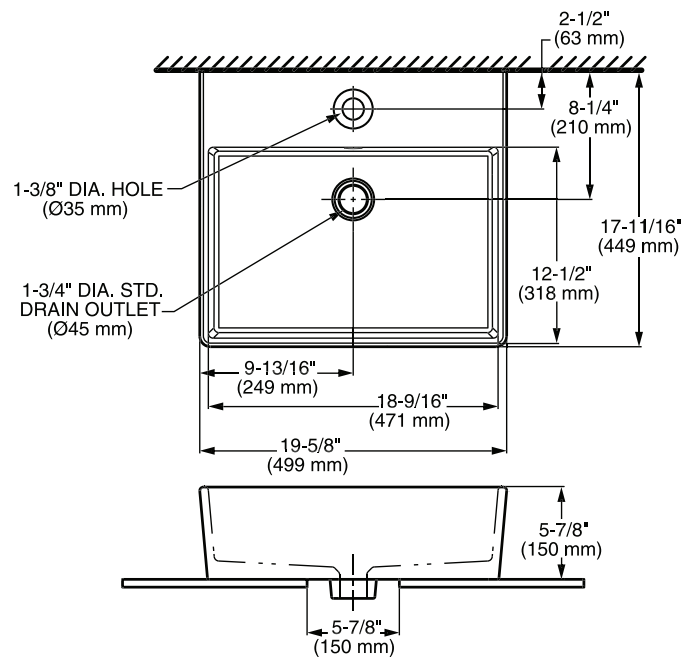

0552001.020 Blanco ○

Lavabo de sobrecubierta **Loft®**

- Cerámica fireclay de alto brillo
- Amplio espacio interior
- Diseño minimalista
- Rebosadero posterior
- Disponible con perforación para monomando