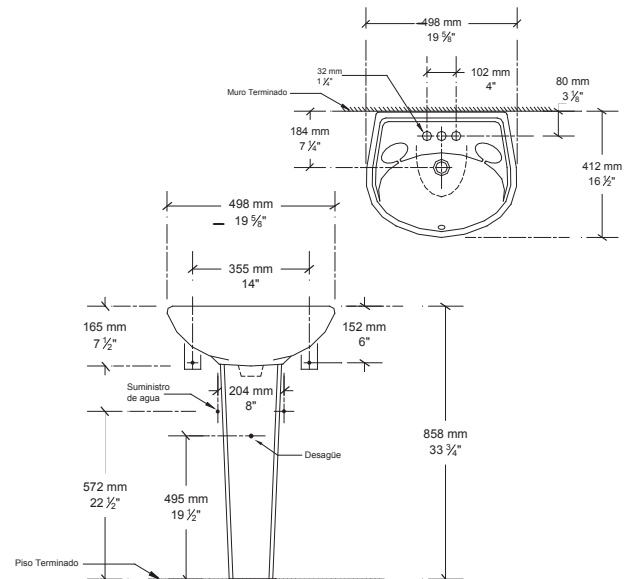

01058.020 Blanco ○

01058.021 Marfil ●

Lavabo

01059.020 Blanco ○

01059.021 Marfil ●

Pedestal

Lavabo de pedestal o colgar **New Habitat** de 4"

- Cerámica porcelanizada de alto brillo
- Disponible con perforación de 4"
- Rebosadero posterior
- Altura normal
- Cubierta con amplio espacio
- Lavabo de pedestal o de colgar