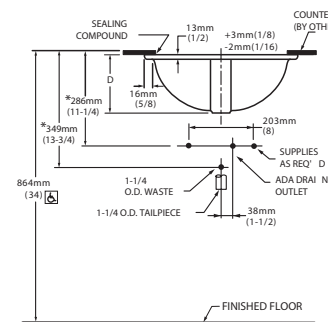

01123.020 Blanco ○
Grande

01124.020 Blanco ○
Chico

Lavabo de bajocubierta **Ovalyn**

- Cerámica porcelanizada de alto brillo
- Sin perforaciones
- Rebosadero frontal
- Amplio espacio interior