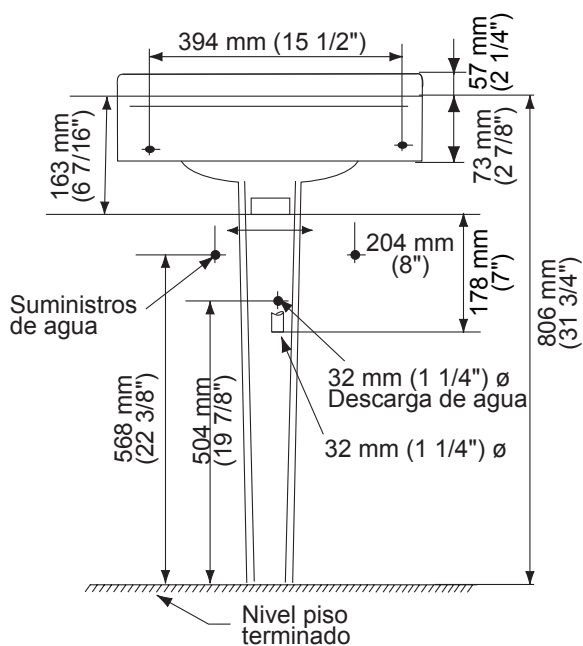

01488.020 Blanco ○

Lavabo

01489.020 Blanco ○

Pedestal

Lavabo de pedestal o colgar **Habitat**

- Cerámica porcelanizada de alto brillo
- Disponible con perforación de 4"
- Rebosadero posterior
- Altura normal
- Lavabo de pedestal o de colgar