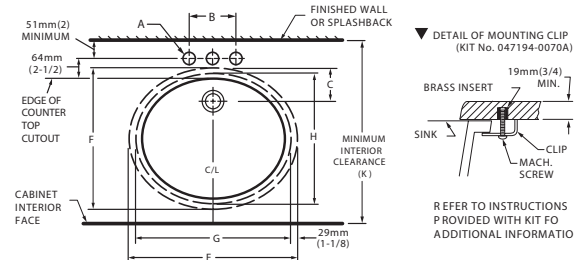

01123.020 Blanco ○
Grande

01124.020 Blanco ○
Chico

Lavabo de bajocubierta **Ovalyn**

- Cerámica porcelanizada de alto brillo
- Sin perforaciones
- Rebosadero frontal
- Amplio espacio interior