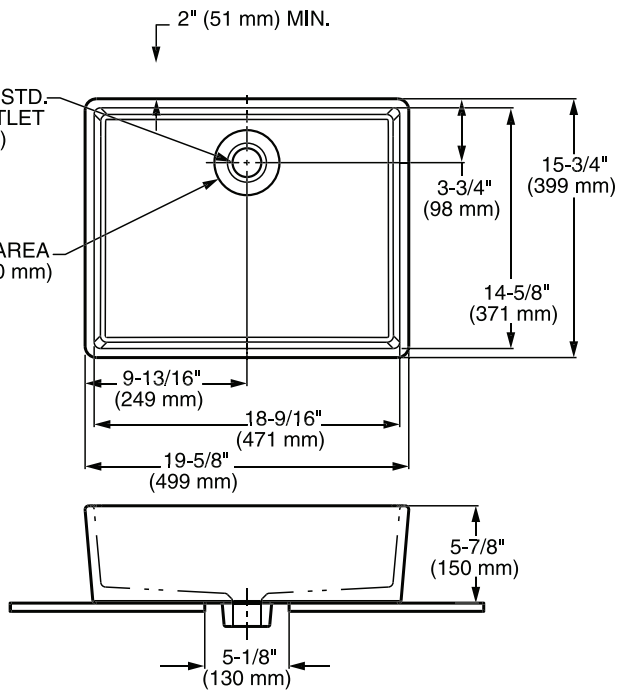

0552000.020 Blanco ○

Lavabo de sobreponer **Loft®**

- Cerámica fireclay de alto brillo
- Amplio espacio interior
- Diseño minimalista