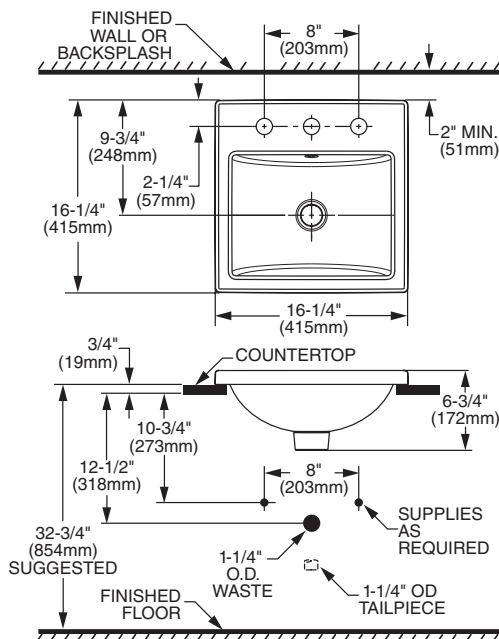

0642001.020 Blanco ☐
Perforación para monomando

0642008.020 Blanco ☐
Perforación 8"

Lavabo de sobrecubierta **Studio Carre**

- Cerámica porcelanizada de alto brillo
- Disponible con perforaciones de 8" y monomando
- Rebosadero posterior