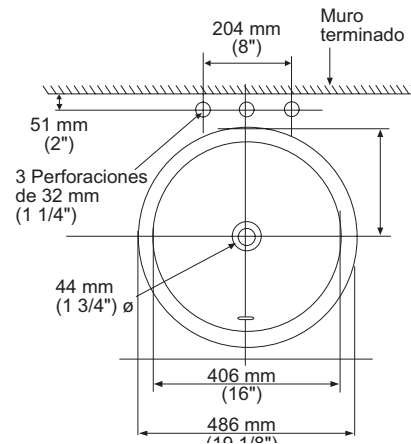

Redondo grande