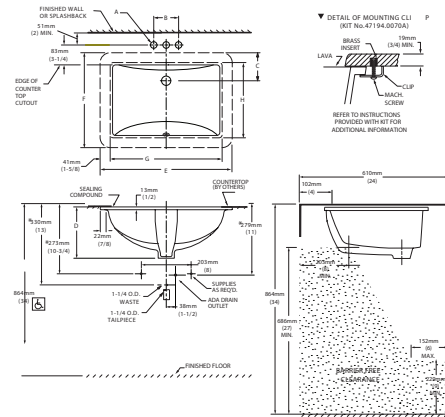

Lavabo Grande:
23-5/8" x 16- 5/8"

FITTING	A	B
CENTER-SET	1-1/16 (27mm)	4 (102mm)
SPREAD	1-1/4 (32mm)	8 (203mm)

CAT. NO.	E	F	G	H	C	D
0614.000	540mm (21-1/4)	387mm (15-1/4)	464mm (18-1/4)	308mm (12-1/8)	114mm (4-1/2)	209mm (8-1/4)
0618.000	600mm (23-5/8)	422mm (16-5/8)	537mm (21-1/8)	356mm (14)	108mm (4-1/4)	209mm (8-1/4)