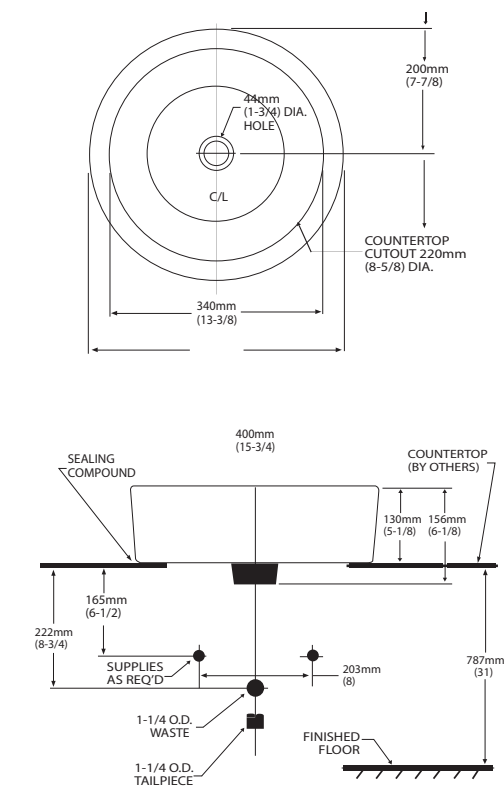

0502000.020 Blanco ○

Lavabo de sobreponer **Tess**

- Cerámica porcelanizada de alto brillo
- Sin perforaciones
- Sin rebosadero
- Lavabo de diseño minimalista