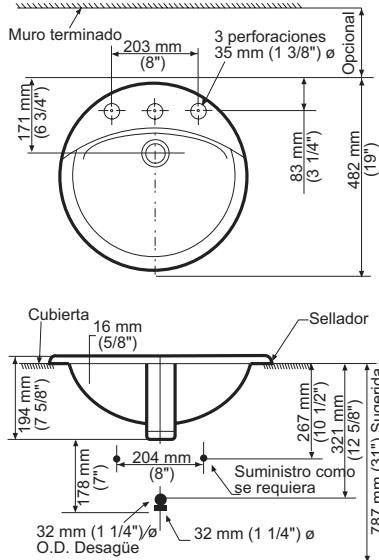

LAVABOS SOBREPONER

01659.020 Blanco ○
Perforación para monomando

01658.020 Blanco ○
Perforación 4"

01640.021 Marfil ●
Perforación 8"

Lavabo de sobrecubierta **Rondalyn**

- Cerámica porcelanizada de alto brillo
- Disponible con perforaciones de 4", 8" y monomando
- Rebosadero frontal
- Amplio espacio interior
- Se adapta a la plantilla universal de 19"

01123.020 Blanco ○
Grande

01124.020 Blanco ○
Chico

Lavabo de bajocubierta **Ovalyn**

- Cerámica porcelanizada de alto brillo
- Sin perforaciones
- Rebosadero frontal
- Amplio espacio interior

CAT. NO.	E	F	G	H	C	D	J	K
CHICO	489m m (19-1/4)	413mm (16-1/4)	432m m (17)	356m m (14)	103m m (4-1/16)	182m m (7-3/16)	16m m (5/8)	500m m (19-11/16)
GRANDE	546m m (21-1/2)	441mm (17-3/8)	483m m (19)	391m m (15-3/8)	95m m (3-3/4)	191m m (7-1/2)	19m m (3/4)	534m m (21-1/16)