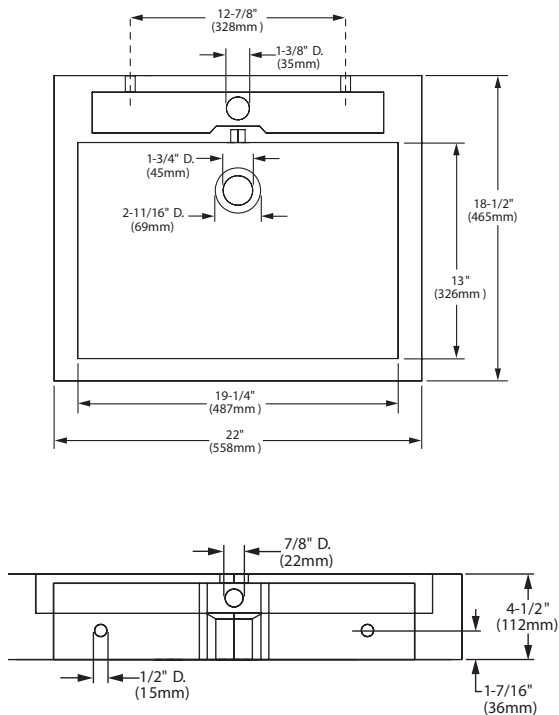

0621001.020 Blanco ○

Lavabo de sobreponer **Studio 22**

- Cerámica porcelanizada de alto brillo
- Disponible con perforación para monomando
- Rebosadero posterior
- Amplio espacio interior
- Disponible con perforación para monomando