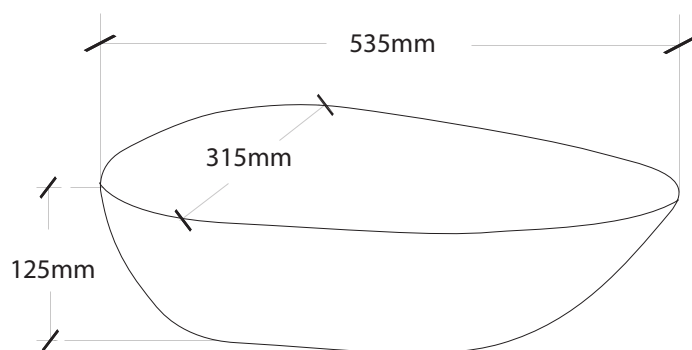

Lavabo de sobreponer **Aero**

- Cerámica porcelanizada de alto brillo
- Sin perforaciones
- Sin rebosadero
- Lavabo de diseño minimalista

01798.020 Blanco ○