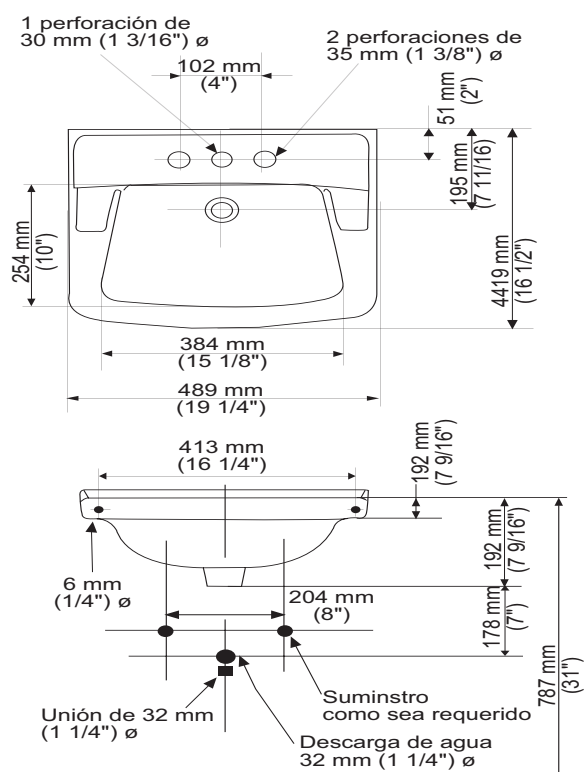

01017.020 Blanco ○

Lavabo de colgar **Veracruz**

- Cerámica porcelanizada de alto brillo
- Disponible con perforación de 4"
- Rebosadero posterior
- Amplio espacio interior