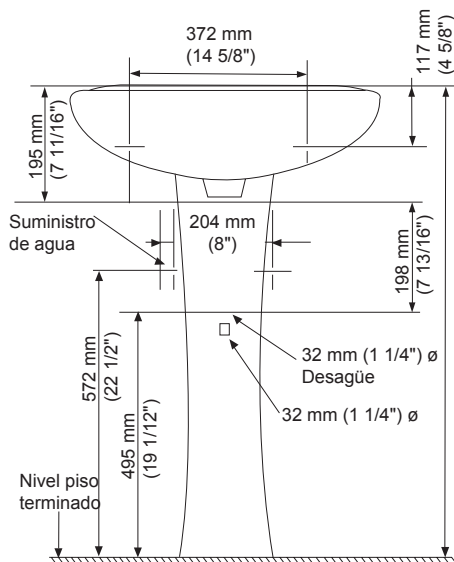

SP SOBRE PEDIDO

01587.020 Blanco ○
Perforación para monomando

SP SOBRE PEDIDO

01593.020 Blanco ○
Perforación 4"

SP SOBRE PEDIDO

01639.020 Blanco ○
Pedestal

Lavabo y pedestal **Fiesta**

- Cerámica porcelanizada de alto brillo
- Disponible con perforaciones de 4" y monomando
- Rebosadero posterior
- Altura normal
- Cubierta con amplio espacio