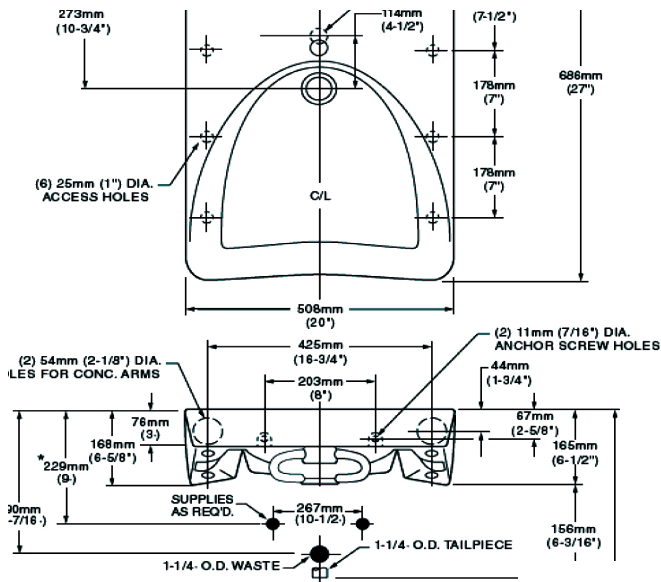

9140047.020 Blanco ○
Perforación monomando

9141011.020 Blanco ○
Perforación 4"

Lavabo de colgar **Wheelchair**

- Cerámica vitrificada de alto brillo
- Rebosadero frontal
- Amplio espacio interior
- Recomendado para personas con capacidades diferentes
- Montaje a pared

9024001EC.020 Blanco ○
Perforación monomando

9024004EC.020 Blanco ○
Perforación 4"

Lavabo de colgar **Decorum**

- Cerámica vitrificada de alto brillo con superficie antimicrobiano EverClean®
- Rebosadero frontal
- Amplio espacio interior
- Ideal para colocar a cualquier altura (ADA o normal)