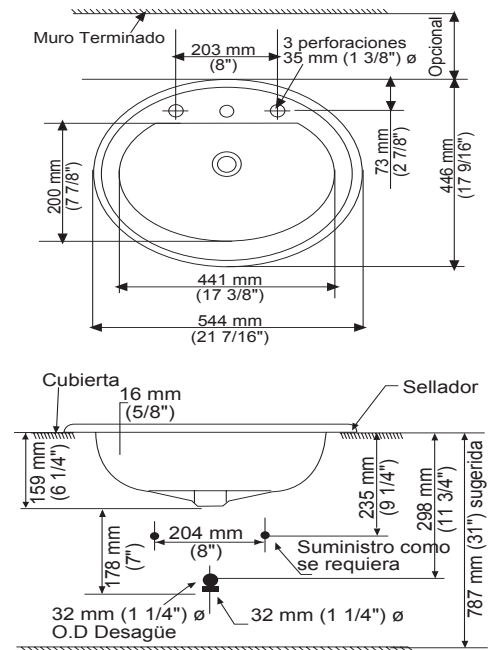

01660.020 Blanco ☐
Perforación 4"

01661.020 Blanco ☐
Perforación para monomando

Lavabo de sobrecubierta **Cadet Universal**

- Cerámica porcelanizada de alto brillo
- Disponible con perforaciones de 4" y monomando
- Amplio espacio interior
- Se adapta a la plantilla universal de 19"
- Rebosadero posterior