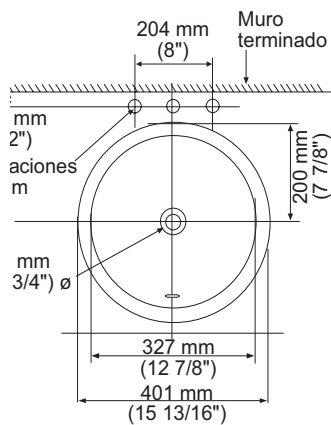

01645.020 Blanco ○
Grande

01646.020 Blanco ○
Chico

Lavabo de sobrecubierta **Redondo**

- Cerámica porcelanizada de alto brillo
- Sin perforaciones
- Rebosadero posterior

Redondo chico