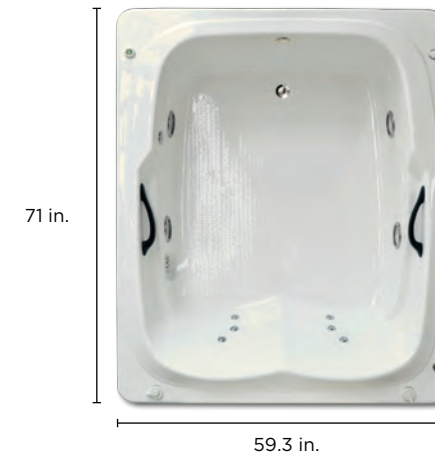

Functions

- Acrylic
- Fibreglas reinforcement
- Polyurethane foam
- Levelers
- Pump 2.5 HP
- 4 Super Ventury jets extra big
- 6 Lumbar Mini jet
- 2 Suction inlet
- 1 Suction inlet
- 1 Power button
- Stainless steel flanges
- 2 Headrests synthetic leatherette
- 1 Drain Push
- 2 Deflectors for lumbar system
- 2 Synthetic handles

Optional Features

- Automatic drain
- Chromotherapy
- Hydromassage
- Heater

Head rest colors