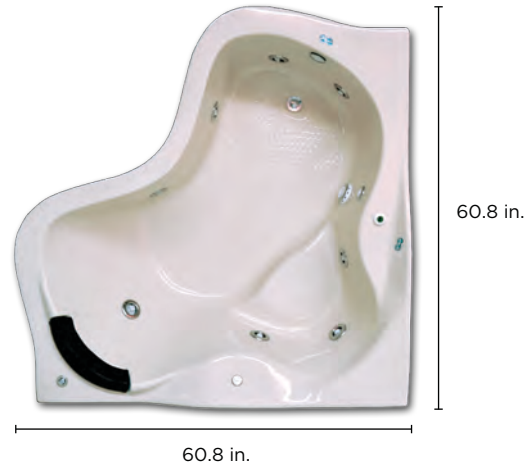

**Optional Features**

-  Chromotherapy
-  Magnetotherapy
-  Ozone / UV therapy
-  Detachable front skirt
-  Heater

 2 adults    Depth    Total high  
 105.66 gal.    17.3 in.    22.1 in.

CORAZÓN

ACRYLICS **COLORS**