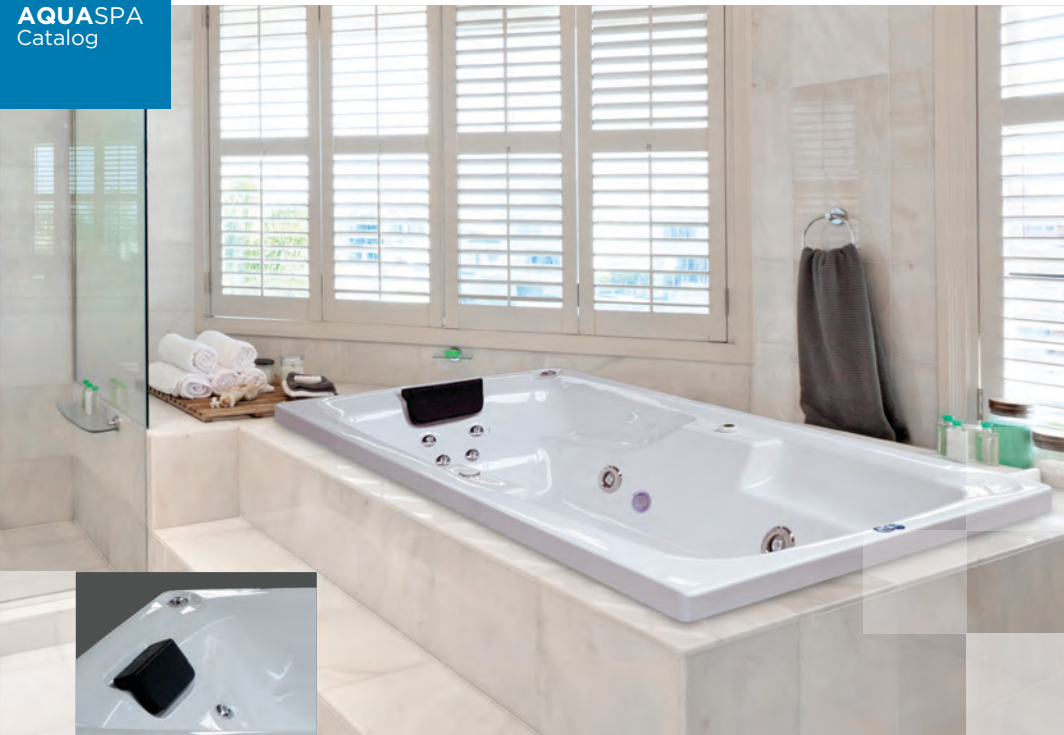

**Optional Features**

-  Automatic Drain
-  Chromotherapy
-  Magnetotherapy
-  Ozone / UV therapy
-  Detachable front skirt
-  Heater