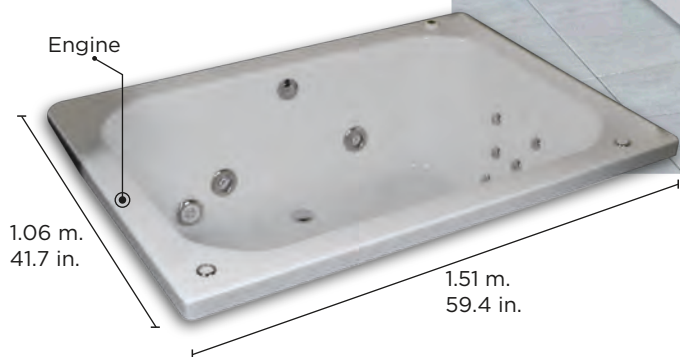

Edition
17-01

Simple rectangular Bath design equipped with mini-jets for lumbar massage.

Functions

- Export Quality Acrylic
- 4 fiberglass layers
- Polyurethane cover
- Engine 2.5 hp 110 volts
- 4 Super Ventury jet
- 6 Lumbar Mini jet
- 2 Air inlets
- 1 Suction inlet
- Power Button

Optional Features

-  Aromatherapy System
-  Chromotherapy System
-  Magnet therapy System
-  Filling Jet
-  Drain Push

1.06 m. 41.7 in.	1.51 m. 59.4 in.	 1 adulto	Depth 0.48 m. 19.8 in.	Total high 0.61 m. 24.02 in
		 140 L. 30.8 gal.		