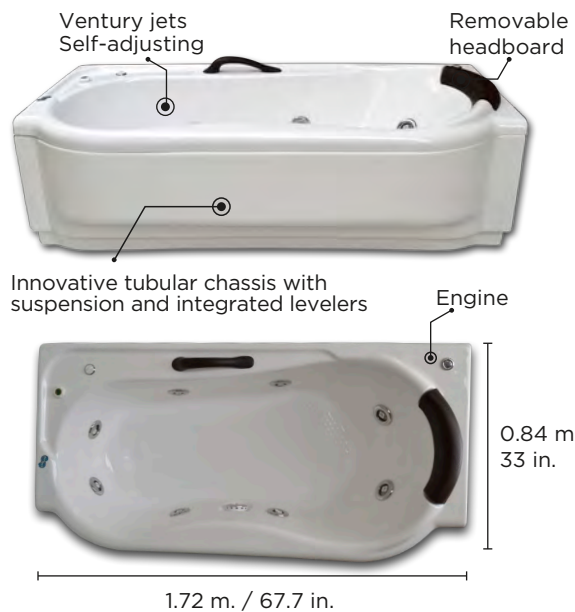

Edition Eclipse Milenium

Comfortable rectangular bathtub with curves and soft shapes, with seat lumbar or abdomen hydromassage and head of polyurethane, besides being safe for entry by its handle.

Functions

- 1 adult
- 231 L. / 50.81 gal.
- Depth 0.36 m. / 14.17 in.
- Total high 0.48 m. / 18.9 in.

Edition 40-01

The beauty of this squared tub obeys the principals of equilibrium. Broad forms and volumes make this tub the perfect space to relax.