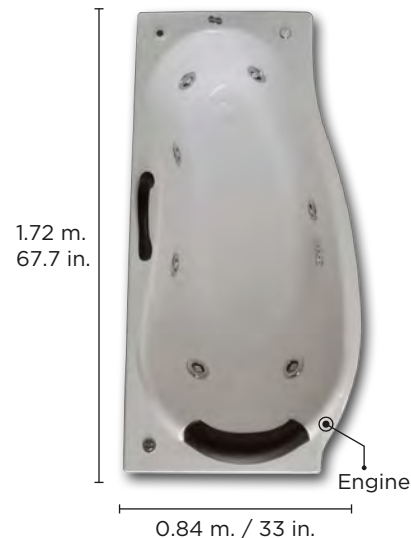

Functions

- Export Quality Acrylic
- 4 fiberglass layers
- Polyurethane cover
- Engine 1.5 hp 110 volts
- Tubular chassis
- 7 Super Ventury jets
- 2 Air inlets
- 1 Suction inlet
- Power Button
- Confortable Pillow
- Handle
- Front skirt

Optional Features

- Aromatherapy System
- Chromotherapy System
- Magnet therapy System
- Filling Jet
- Drain Push
- Side skirt

Edition

Platinum Milenium

Curved and wide tub, making it very comfortable and safe, provided with handle for easy and safe access.

Platinum

- 1 adults
- 231 L. / 50.81 gal.
- Depth 0.40 m. / 15.75 in.
- Total high 0.55 m. / 21.65 in.

Edition 14-01 right*

An ergonomically design for two. Features two head rest that will make you enjoy the lumbar massage to the maximum. This bathtub is available for either.

2 adults

231 L. / 50.81 gal.

Depth 0.49 m. / 19.29 in.

Total high 0.60 m. / 23.62 in.

1.78 m. / 70.08 in.

Functions

- Export Quality Acrylic
- 4 fiberglass layers
- Polyurethane cover
- Engine 2.5 hp 110 volts
- 6 Super Ventury jet
- 6 Lumbar Mini jet
- 2 Air inlets
- 1 Suction inlet
- Power Button
- 2 Confortable Pillows

Optional Features

- Aromatherapy System
- Chromotherapy System
- Magnet therapy System
- Filling Jet
- Drain Push
- Side Skirt

*This model is also available in left position.