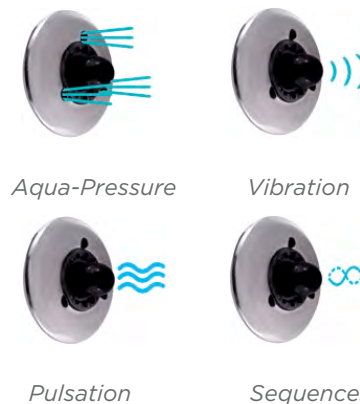

THE DIFFERENCE IS THE IMPACT

Every muscle needs a certain amount of pressure, for which we offer a variety of powerful hydrotherapy jets in every whirlpool bathtub of Aqua Spa. Our certified jets will personalize your massage, you will be able to adjust the jets, modify their pressure and reach the perfect level of relaxation for your hydrotherapy massage.

VIBRO SONIC

The most effective massage since you will benefit of a triple massage: pressure, pulsation and vibration; these three effects are able to activate at the same time and with the possibility to be sequenced by zone, with the purpose of get a massage as personalized as possible.