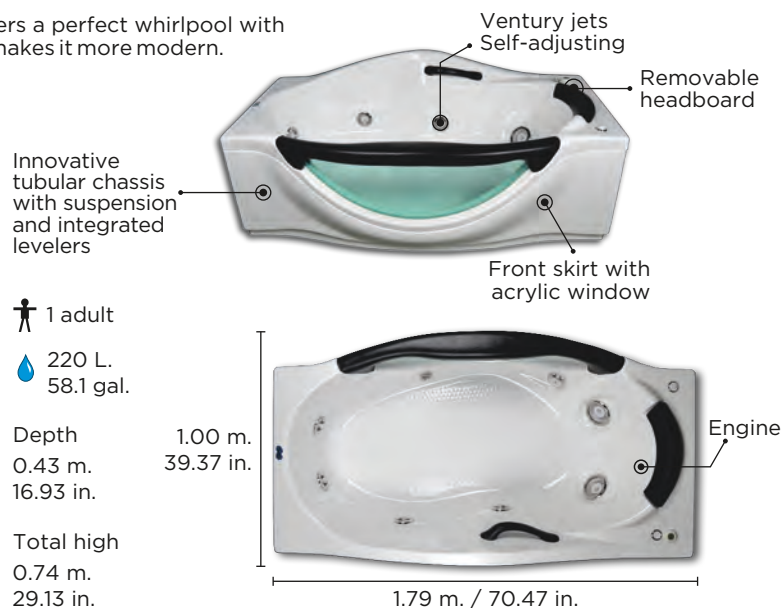

Bicentennial

Rectangular

Edition **Rectangular Milenium**

The Rectangular Milenium bath tub offers a perfect whirlpool with its semicircular acrylic turquoise skirt makes it more modern.

Functions

- Export Quality Acrylic
- 4 fiberglass layers
- Polyurethane cover
- Engine 1.5 hp 110 volts
- 4 Super Ventury jets
- 2 Extra big Jets
- Comfortable Pillow
- 2 Air massage
- 1 Suction inlet
- Power Button
- Front skirt with acrylic window
- Preheater 1,500 watts 110 volts
- Interior light
- Handle and handrails

Optional Features

- Aromatherapy System
- Chromotherapy System
- Magnet therapy System
- Filling Jet
- Drain Push
- Side skirt

Corner

Edition **Corner Milenium**

This corner bath with its semicircular acrylic turquoise skirt, gives your tub an elegant and modern touch. Innovative tubular chassis with suspension and integrated levelers.