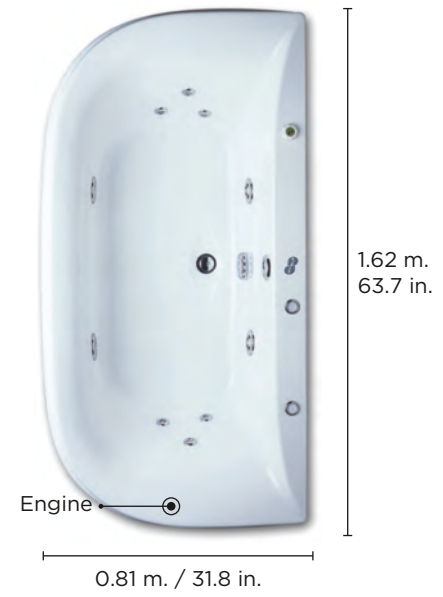

- Aromatherapy System
- Chromotherapy System
- Magnet therapy System
- Filling Jet
- Drain Push
- Skirt

2 adults

184 L.
41.77 gal.

Depth	Total high
0.40 m.	0.52 m.
15.75 in.	20.47 in.

Edition 70-01

Dynamic volume of the bath is defined by sinuous lines contrasted with rectangular angles. The essential shapes put the pleasure of whirlpool baths scope of medium size.

60-01

Edition 60-01

This large rectangular bathtub stands out for its comfortable curves and spacious interior. Every detail has been designed to enjoy the lumbar massage and whirlpool with maximum comfort.