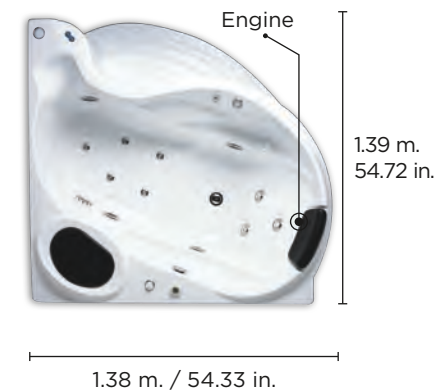

Functions

- Export Quality Acrylic
- 4 fiberglass layers
- Polyurethane cover
- Engine 2.5 hp 110 volts
- 4 Super Ventry jet
- 6 Lumbar Mini jet
- 2 Air inlet
- 1 Suction inlet
- Power Button

Optional Features

- Aromatherapy System
- Chromotherapy System
- Magnet therapy System
- Filling Jet
- Drain Push
- Skirt
- Free standing tap

2 adults

253 L.
55.65 gal.

Depth	Total high
0.42 m.	0.57 m.
16.54 in.	22.44 in.

This large oval tub stands out for its comfortable curves and its spacious interior. Every detail has been designed to enjoy the lumbar massage with maximum comfort.

01-01

Functions

- Export Quality Acrylic
- 4 fiberglass layers
- Polyurethane cover
- Engine 2.5 hp 110 volts
- 4 Super Ventry jet
- 3 Aqua Jets
- 5 Relaxation Jets
- 1 Comfortable Pillow
- 2 Air inlet
- 1 Suction inlet
- Power Button

Optional Features

- Aromatherapy System
- Chromotherapy System
- Magnet therapy System
- Filling Jet
- Drain Push
- Skirt
- Seat

1 adult

268 L.
58.95 gal.

Depth	Total high
0.53 m.	0.70 m.
20.87 in.	27.56 in.

This curvaceous tub is known for its modern and ample design. Two comfortable steps integrated within the structure make for an easy access.