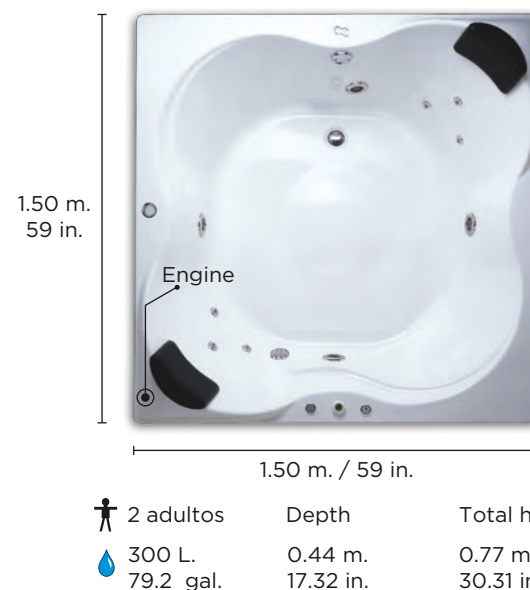

Optional Features

- Aromatherapy System
- Chromotherapy System
- Magnet therapy System
- Filling Jet
- Drain Push

- 2 adultos
- 300 L. / 79.2 gal.
- Depth 0.44 m. / 17.32 in.
- Total high 0.77 m. / 30.31 in.