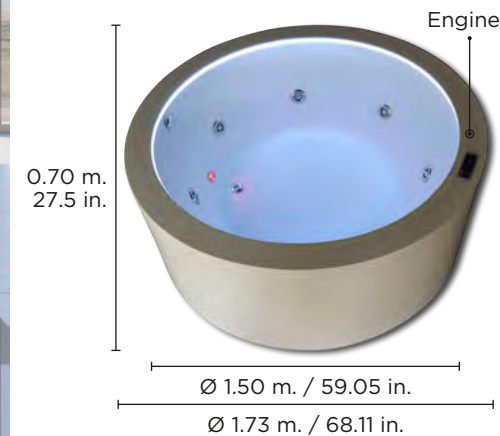

Optional Features

Blower 1 hp 110 volts
 12 Air massage
 Magnet therapy System
 Free standing tap

2 adults	Depth	Total high
551 L. 125.09 gal.	0.50 m. 19.69 in.	0.70 m. 27.5 in.

5 Light colors available

Nova Series 9000