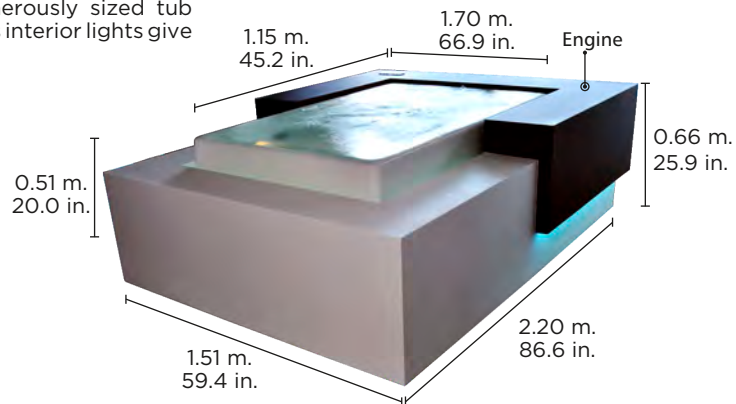

Edition Nova Series 9500

Elegant and modern design, this generously sized tub exalt the beauty in their straight lines. Its interior lights give life and elegance to the space.

Functions

Export Quality Acrylic
4 fiberglass layers
Polyurethane cover
6 Super Ventury jet
2 Interior lights
Electronic board with led lighting
Drain Push
Engine 1.5 hp 2 speed (110 V.)
Heater 2,000 watts at (110 V.)
Temperature sensor
Chromotherapy System
3 check valves
Air release valve
Metal structure
4 Suction inlet
Lined structure (insofon)
Corian Tec and acrylic 12 mm

Optional Features

Magnet therapy System