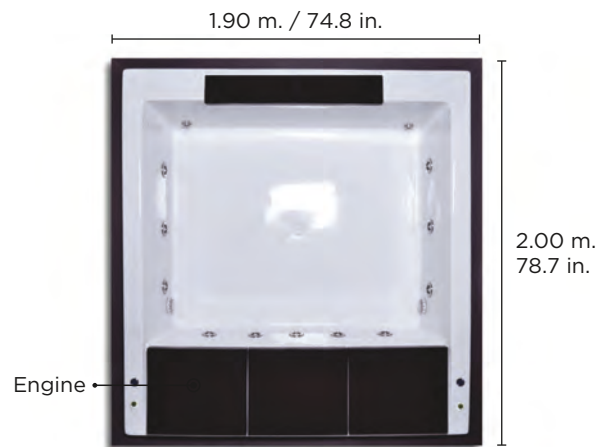

Optional Features

- Aromatherapy System
- Chromotherapy System
- Magnet therapy System
- Filling Jet
- Drain Push

4 adults
1100 L.
290.5 gal.

Depth
0.51 m.
20.08 in.

Total high
0.68 m.
26.77 in.