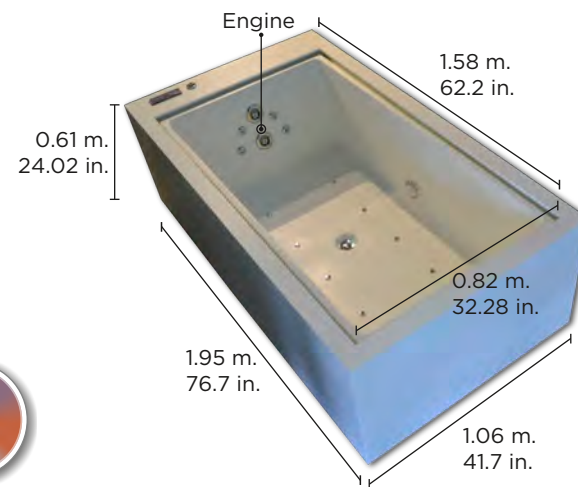

Edition Nova Series 7000

This tub is distinguished by an elegant design. Its rectangular shape can adapt well to your bathroom with its technology and indoor light offers a multi sensory experience.

2 adults

538 L.
142.12 gal.

Depth
0.45 m.
17.72 in.
Total high
0.61 m.
24.0 in.

5 Light colors available