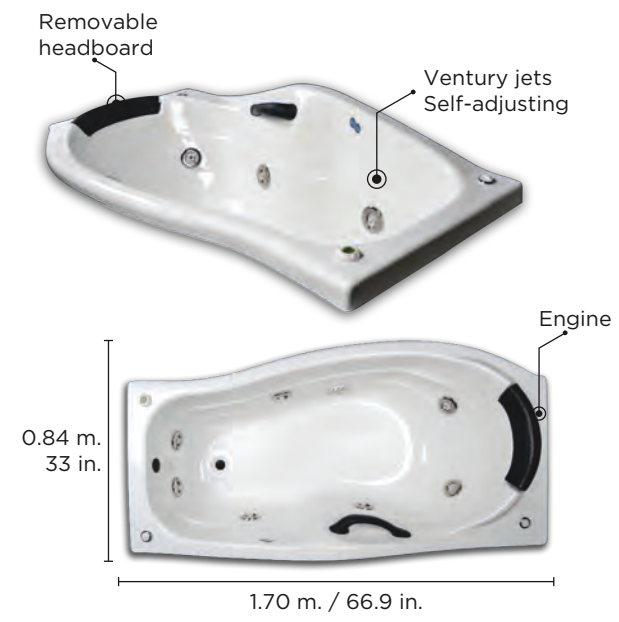

Functions

- Export Quality Acrylic
- 4 fiberglass layers
- Polyurethane cover
- Engine 2.5 hp 110 volts
- Tubular chassis
- 7 Super Ventury jet
- 2 Air inlet
- 1 Suction inlet
- Power Button

Optional Features

- Aromatherapy System
- Chromotherapy System
- Magnet therapy System
- Filling Jet
- Drain Push
- Side Skirt

1 adult

210 L. / 47.67 gal.

Depth 0.41 m. / 16.14 in.

Total high 0.55 m. / 21.65 in.

Eclipse

40-01