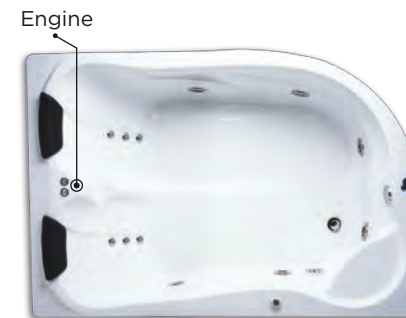

Functions

- Export Quality Acrylic
- 4 fiberglass layers
- Polyurethane cover
- Engine 1.5 hp 110 volts
- Tubular chassis
- 7 Super Ventury jets
- 2 Air inlets
- 1 Suction inlet
- Power Button
- Confortable Pillow
- Handle
- Front skirt

Optional Features

- Aromatherapy System
- Chromotherapy System
- Magnet therapy System
- Filling Jet
- Drain Push
- Side skirt

Edition

Platinum Milenium

Curved and wide tub, making it very comfortable and safe, provided with handle for easy and safe access.

Platinum

- 1 adults
- 231 L. / 50.81 gal.
- Depth 0.40 m. / 15.75 in.
- Total high 0.55 m. / 21.65 in.

Edition 14-01 right*

An ergonomically design for two. Features two head rest that will make you enjoy the lumbar massage to the maximum. This bathtub is available for either.

2 adults

231 L. / 50.81 gal.

Depth 0.49 m. / 19.29 in.

Total high 0.60 m. / 23.62 in.

1.78 m. / 70.08 in.

Functions

- Export Quality Acrylic
- 4 fiberglass layers
- Polyurethane cover
- Engine 2.5 hp 110 volts
- 6 Super Ventury jet
- 6 Lumbar Mini jet
- 2 Air inlets
- 1 Suction inlet
- Power Button
- 2 Confortable Pillows

Optional Features

- Aromatherapy System
- Chromotherapy System
- Magnet therapy System
- Filling Jet
- Drain Push
- Side Skirt

*This model is also available in left position.