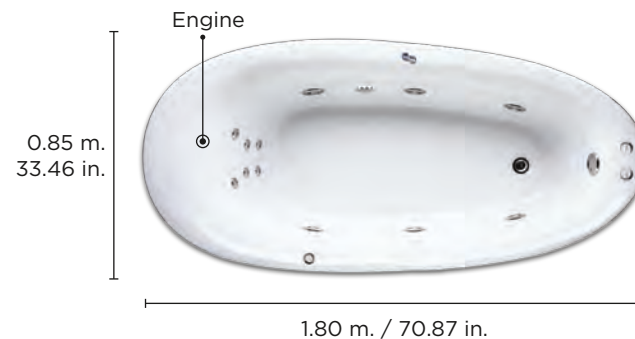

Optional Features

- Aromatherapy System
- Chromotherapy System
- Magnet therapy System
- Filling Jet
- Drain Push

1 adult	Depth	Total high
252 L.	0.44 m.	0.51 m.
55.43 gal.	17.32 in.	20.08 in.