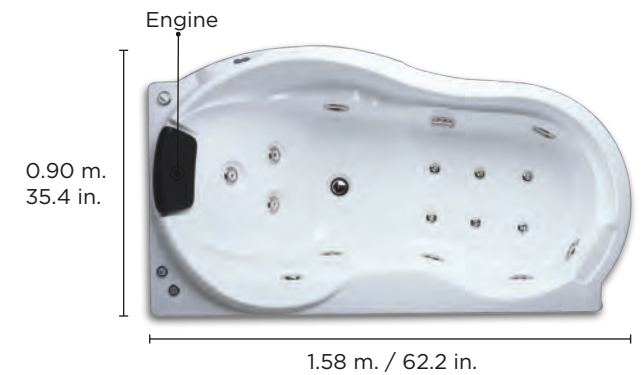

Optional Features

Aromatherapy System
 Chromotherapy System
 Magnet therapy System
 Filling Jet
 Drain Push
 Skirt