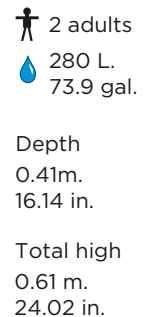

Optional Features

- Aromatherapy System
- Chromotherapy System
- Magnet therapy System
- Filling Jet
- Drain Push