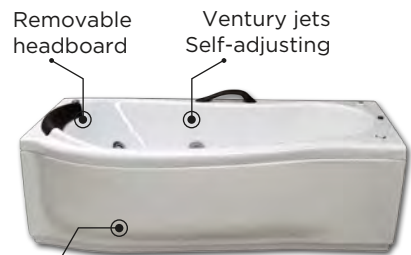

Functions

- Export Quality Acrylic
- 4 fiberglass layers
- Polyurethane cover
- Engine 1.5 hp 110 volts
- Tubular chassis
- 7 Super Ventury jets
- 2 Air inlets
- 1 Suction inlet
- Power Button
- Confortable Pillow
- Handle
- Front skirt

Optional Features

- Aromatherapy System
- Chromotherapy System
- Magnet therapy System
- Filling Jet
- Drain Push
- Side skirt

Innovative tubular chassis with suspension and integrated levelers