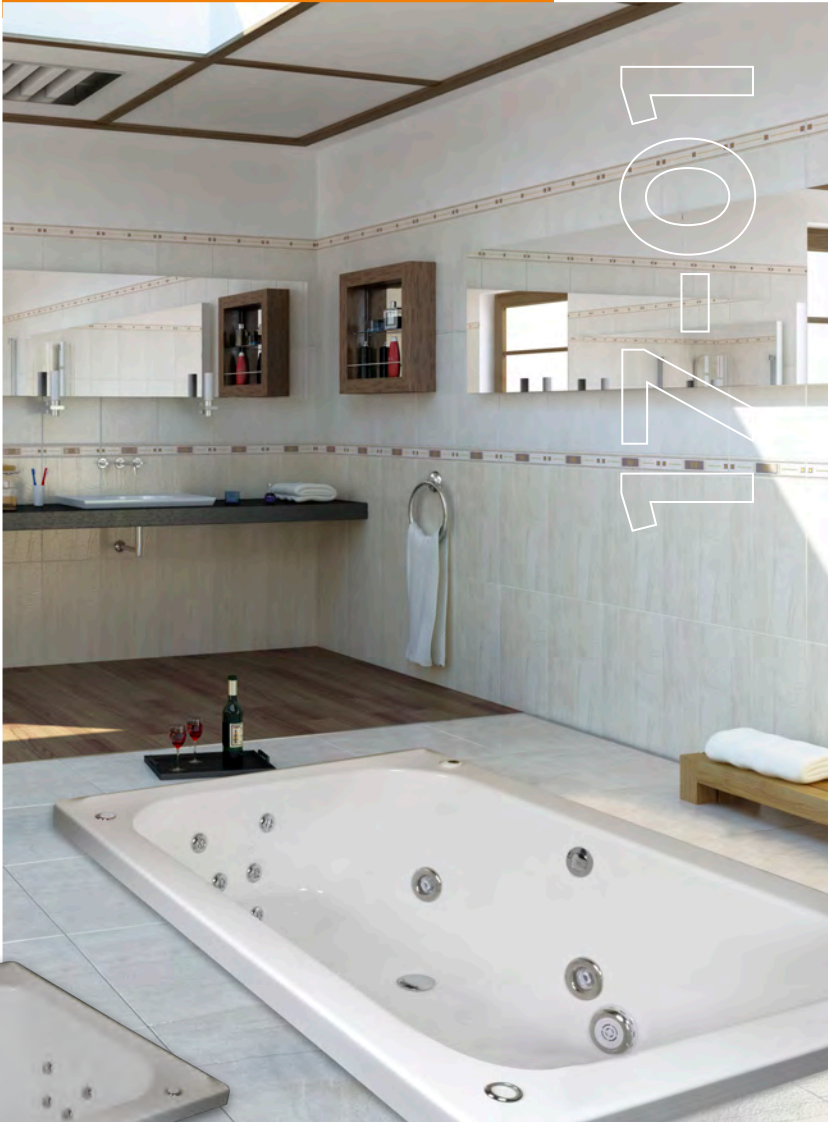

Edition
17-01

Simple rectangular Bath design equipped with mini-jets for lumbar massage.

Functions

- Export Quality Acrylic
- 4 fiberglass layers
- Polyurethane cover
- Engine 2.5 hp 110 volts
- 4 Super Ventury jet
- 6 Lumbar Mini jet
- 2 Air inlets
- 1 Suction inlet
- Power Button

Optional Features

- Aromatherapy System
- Chromotherapy System
- Magnet therapy System
- Filling Jet
- Drain Push

1.06 m. 41.7 in.	1.51 m. 59.4 in.	1 adulto	Depth 0.48 m. 19.8 in.	Total high 0.61 m. 24.02 in
		140 L. 30.8 gal.