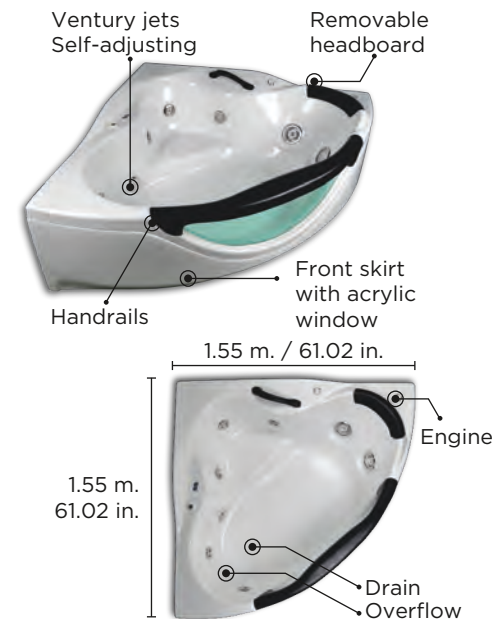

Optional Features

- Aromatherapy System
- Chromotherapy System
- Magnet therapy System
- Filling Jet
- Drain Push