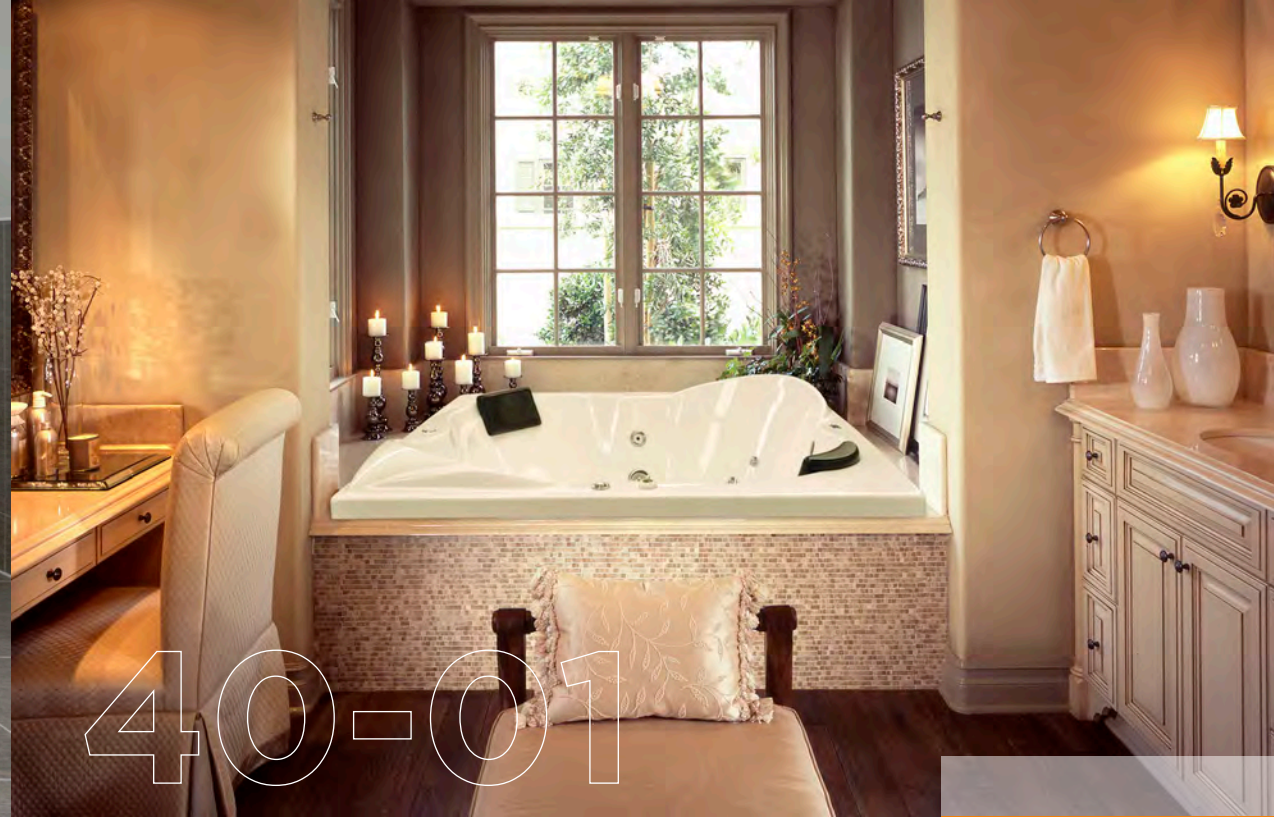

Eclipse

40-01

Edition Eclipse Milenium

Comfortable rectangular bathtub with curves and soft shapes, with seat lumbar or abdomen hydromassage and head of polyurethane, besides being safe for entry by its handle.

Functions

- Export Quality Acrylic
- 4 fiberglass layers
- Polyurethane cover
- Engine 2.5 hp 110 volts
- 8 Super Ventury jet
- Tubular chassis
- 2 Air inlets
- 1 Suction inlet
- Power Button

Optional Features

- Aromatherapy System
- Chromotherapy System
- Magnet therapy System
- Filling Jet
- Drain Push
- Side Skirt

- 1 adult
- 231 L. / 50.81 gal.
- Depth 0.36 m. / 14.17 in.
- Total high 0.48 m. / 18.9 in.