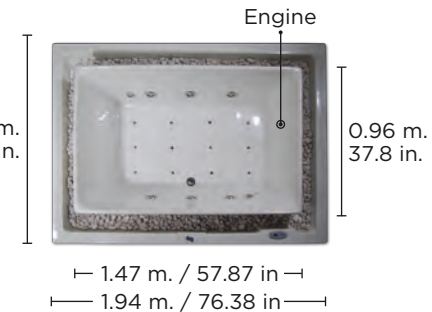

Optional Features

Magnet therapy System

 1 adult

 406 L.
107.25 gal.

Depth
0.50 m.
19.69 in.

Total high
0.63 m.
24.8 in.

1.70 m.
66.9 in.

Bicentennial Tub

A bathtub designed specially to commemorate Mexico's bicentennial anniversary. It embodies superb elegance and ample comfort.

Depth
0.51 m.
20.08 in.

Total high
0.63 m.
24.8 in.

1 adult
465 L.
105.56 gal.