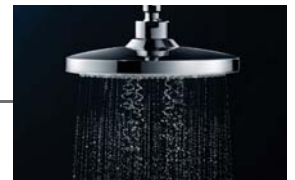

COMFORT WAVE

Product Shown
TBW01004U
See Page 25