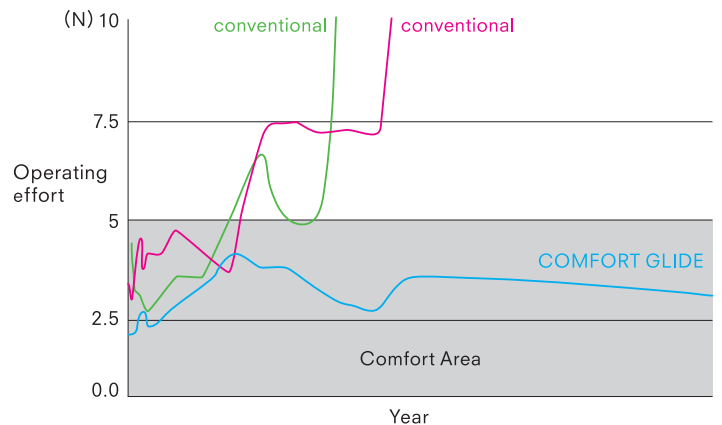

EASE OF USE, BASED IN SENSATION.

For TOTO, comfort does not simply mean comfort of movement. Ease of use, when it lasts a long time, becomes comfort in itself. For this purpose, TOTO has developed the internal valve based on the user's touch. Designed from the ground up to provide fundamental comfort in operation.

Special Coating for Prolonged Comfort

The ceramic disc, a core valve component, is covered with a special DLC (Diamond Like Carbon) coating. This ensures long-lasting quality over conventional faucets that use a greased valve.

EASY TO USE FOR A LIFETIME OF COMFORT.

The graph shows the number of years in use and its operating force. It is evident that comfort lasts for a long time with models featuring COMFORT GLIDE®.