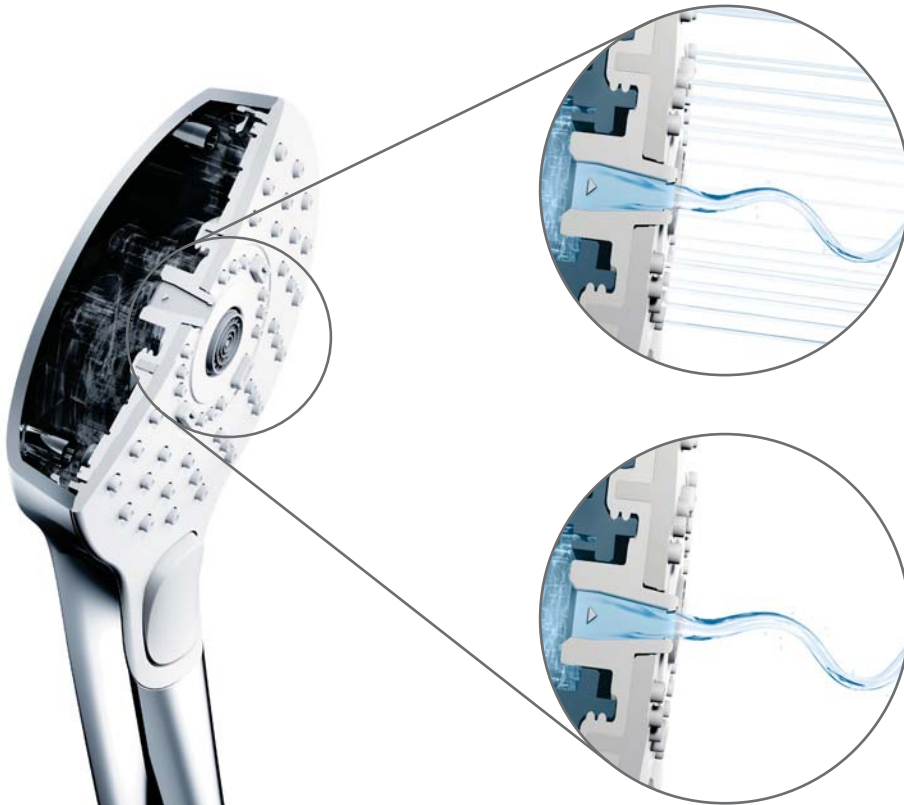

Utilizing a unique interior structure, the flow of water is controlled to provide a smoother shower.

LET NO HEAT ESCAPE. BE WARMER.

Smooth water release means less heat loss. The water cloaks your body, quickly warming it to the core. This feature is now available not only in conventional overhead showers, but handshowers too.

WARM SPA

CONVENTIONAL SHOWER

COMFORT WAVE®

ACTIVE WAVE®

A NEWLY DEVELOPED NOZZLE FOR GREATER COMFORT.

We newly developed our original shower nozzles with bigger droplets than conventional showers. Large drops of water swing and flow with power, delivering a comfortably stimulating shower while saving water. Feel refreshed with the moderate-intensity of COMFORT WAVE®, and invigorated with the high-intensity flow of ACTIVE WAVE®.

COMFORT WAVE

Uses a new nozzle to add larger drops of water to the shower for a comfortable experience with just the right amount of stimulation.

ACTIVE WAVE

Uses the newly developed shower nozzle capable of large drops of water. It provides a more vigorous, more uplifting shower than the COMFORT WAVE.