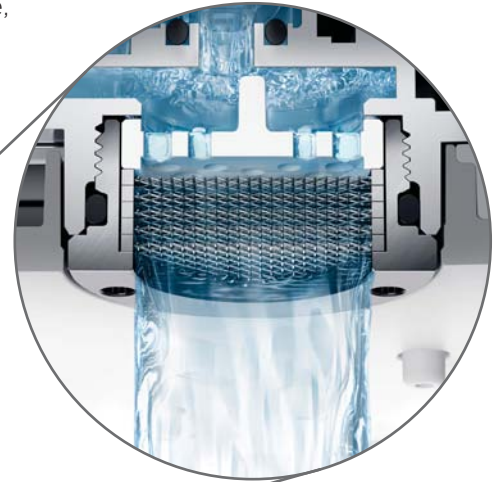

Utilizing a unique interior structure, the flow of water is controlled to provide a smoother shower.

LET NO HEAT ESCAPE. BE WARMER.

Smooth water release means less heat loss. The water cloaks your body, quickly warming it to the core. This feature is now available not only in conventional overhead showers, but handshowers too.