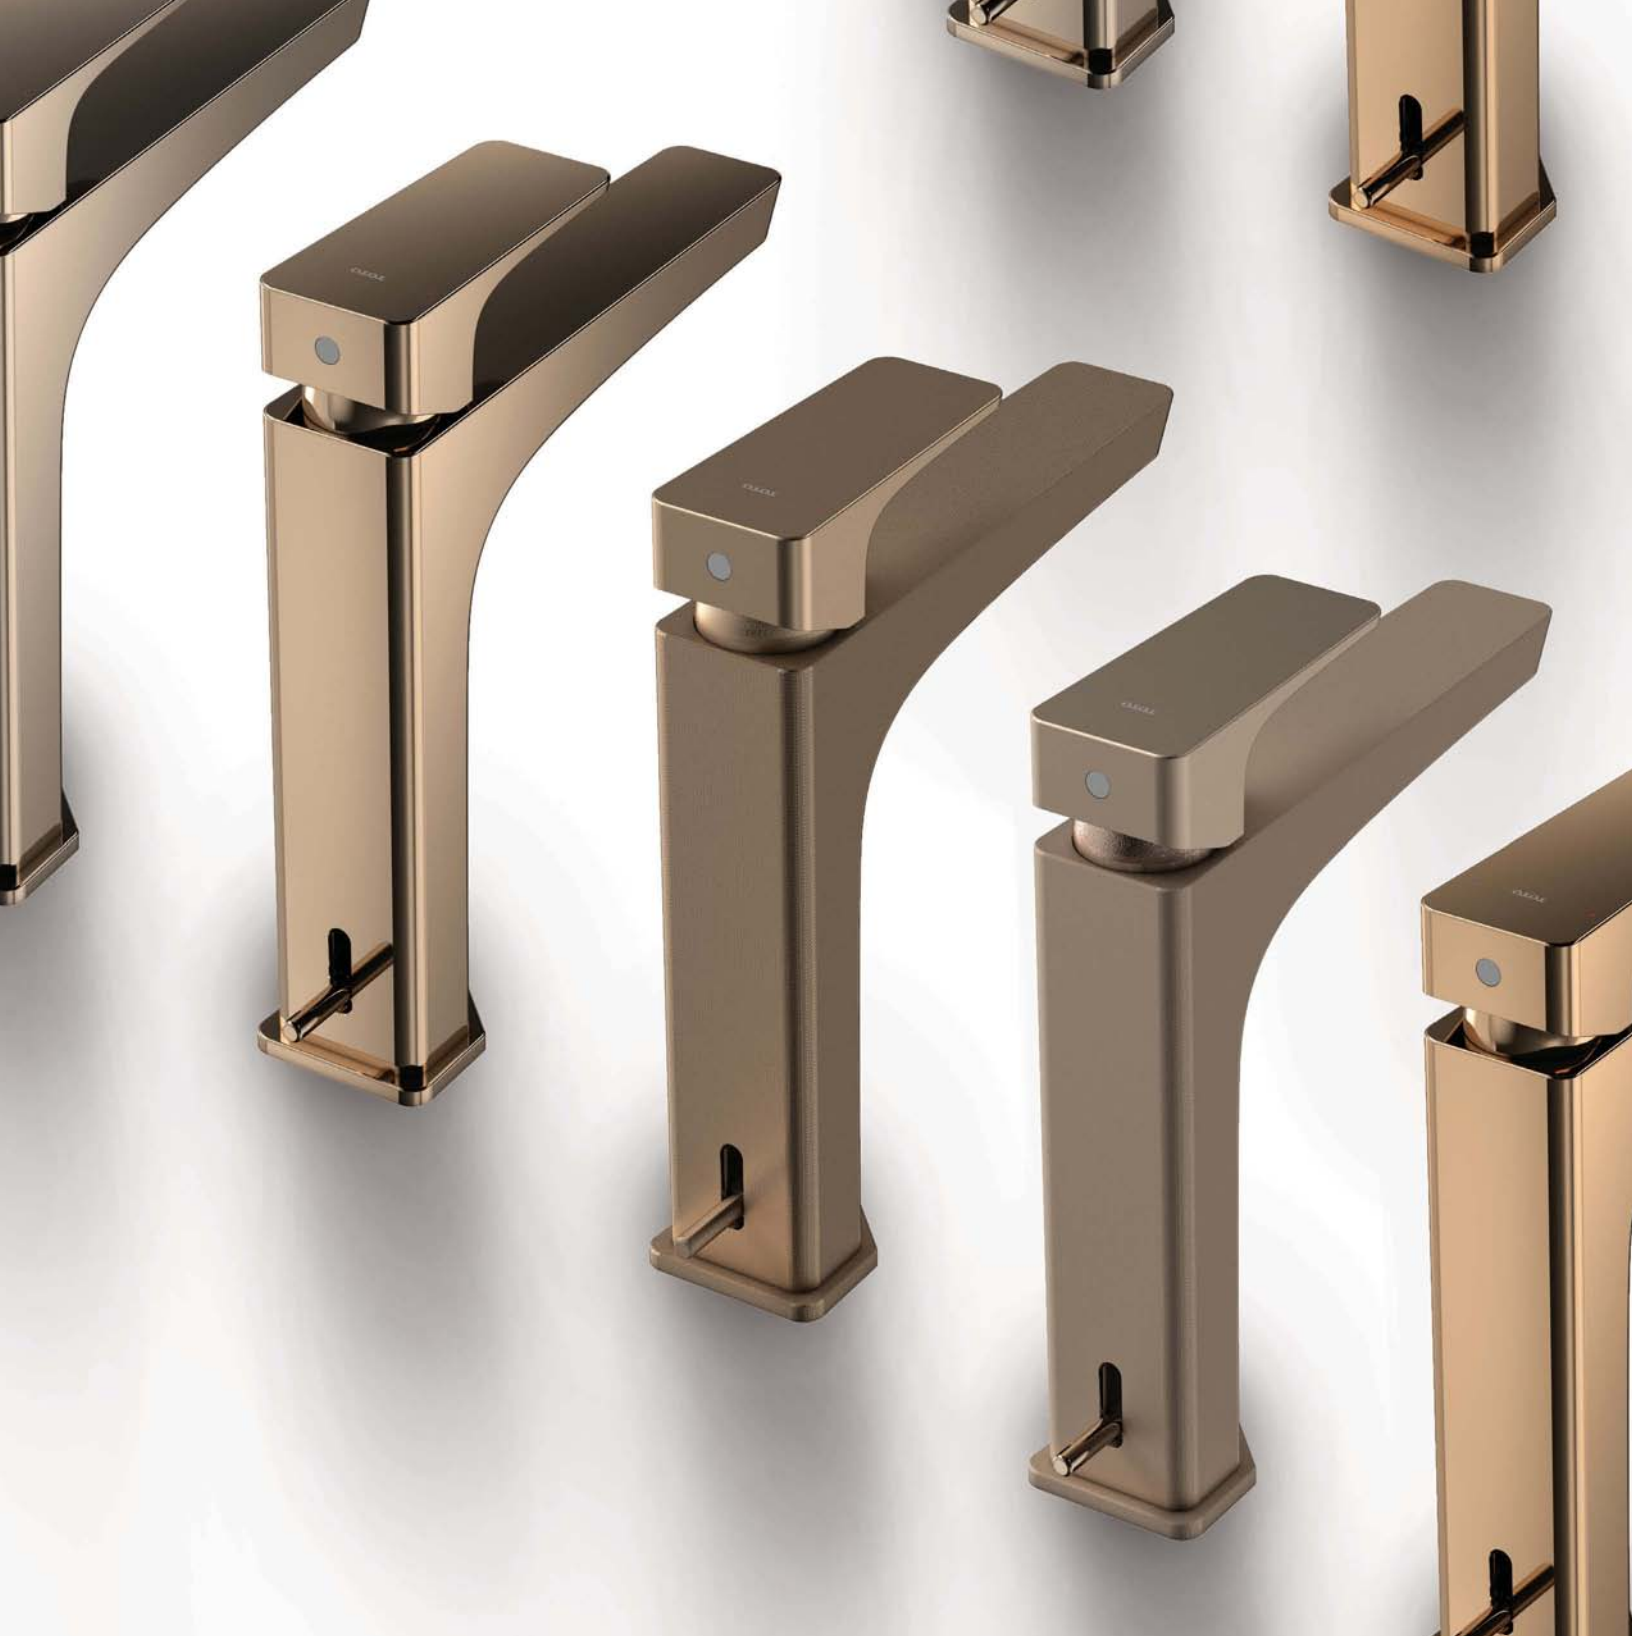

A Variety of Colors & Finishes