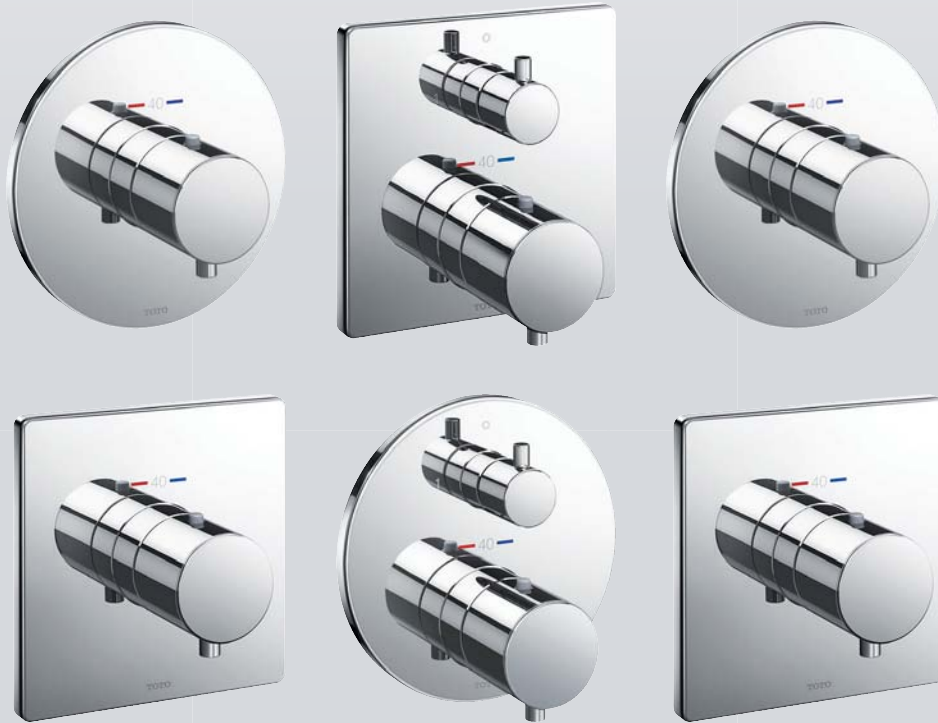

SAFETY THERMO®