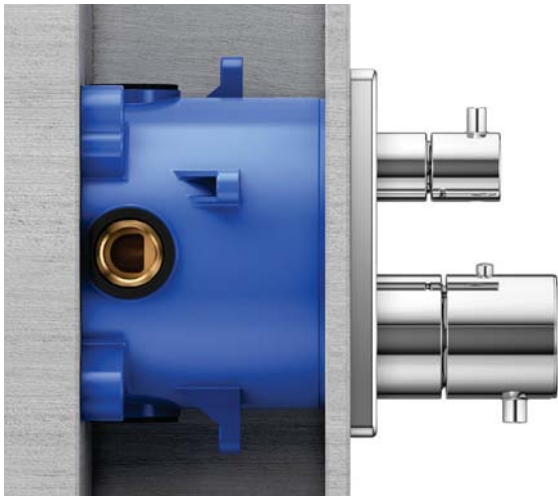

MINI UNIT

THE EXACT EXTERIOR YOU WANT.

TOTO's MINI UNIT is a technology that gives you more freedom. We don't match the concealed system to each trim, instead we use a shared module. You can choose the functionality you need such as a thermostat type or touch button type, and also make choices based on design features such as circle or square fixtures.