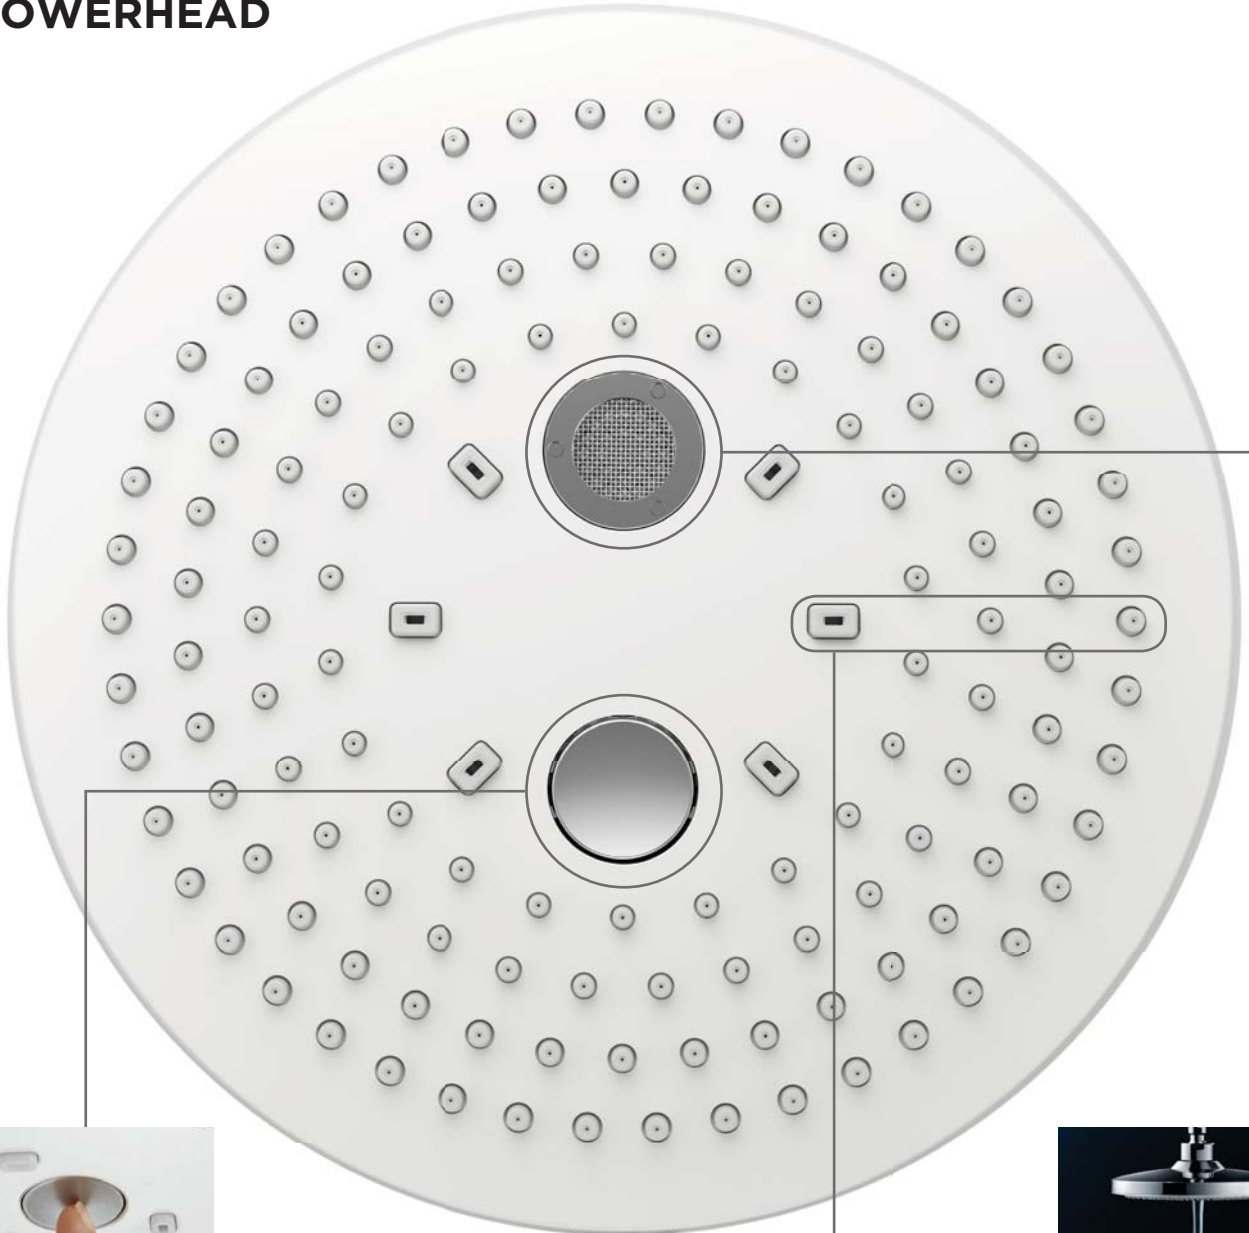

 **COMFORT WAVE**

 **ACTIVE WAVE**

A PERFECT SHOWERING EXPERIENCE WITH JUST ONE TOUCH.

For the handshower, we installed a switch right at your fingertip allowing you to easily change between WARM SPA®/COMFORT WAVE®/ACTIVE WAVE®. The switch for the overhead shower is located inside the showerhead to change between WARM SPA and COMFORT WAVE.

HANDSHOWER

ACTIVE WAVE

MODE SELECTION

Product Shown
TBW01011U4
See Page 25

WARM SPA

COMFORT WAVE

SHOWERHEAD

MODE SELECTION