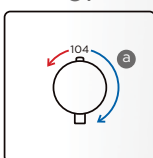

ROUND

TBV01102U
Three-way Diverter Trim with Off

TBV01406U
Thermostatic Mixing Valve Trim

TBN01101U
Three-way Diverter Valve with Off

TBN01001U
Mini Unit Rough-In Box

SQUARE

TBV02102U
Three-way Diverter Trim with Off

TBV02401U
Thermostatic Mixing Valve Trim

TBN01101U
Three-way Diverter Valve with Off

TBN01001U
Mini Unit Rough-In Box

AVAILABLE OPTIONS

ROUND

TBV01104U
Three-way Diverter Trim

TBN01103U
Three-way Diverter Valve

TBV01101U
Volume Control Valve Trim

TBN01104U
Volume Control Valve

TBV01406U
Thermostatic Mixing Valve Trim

TBN01001U
Mini Unit Rough-In Box

SQUARE

TBV02104U
Three-way Diverter Trim

TBN01103U
Three-way Diverter Valve

TBV02101U
Volume Control Valve Trim

TBN01104U
Volume Control Valve

TBV02401U
Thermostatic Mixing Valve Trim

TBN01001U
Mini Unit Rough-In Box