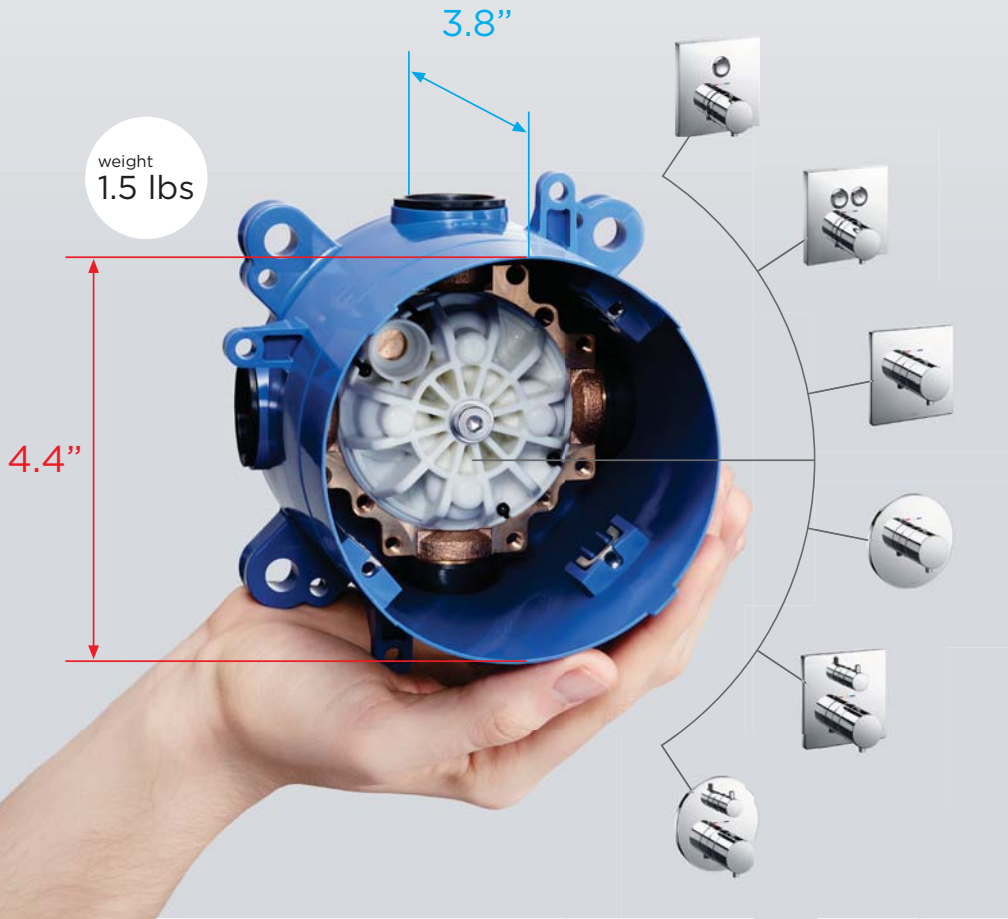

WaterSense only applies to handshowers 2.0 GPM or lower.

MINI UNIT

THE EXACT EXTERIOR YOU WANT.

TOTO's MINI UNIT is a technology that gives you more freedom. We don't match the concealed system to each trim, instead we use a shared module. You can choose the functionality you need such as a thermostat type or touch button type, and also make choices based on design features such as circle or square fixtures.