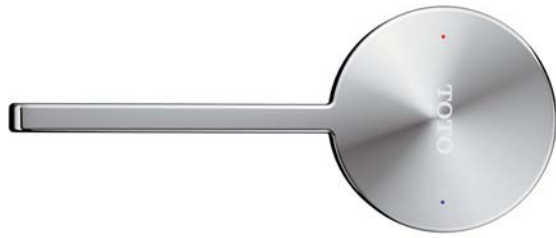

The delicate workmanship at the joints and gaps are set off to advantage by the simple shape.