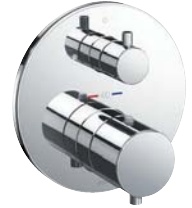

Polished French Gold
#PFG

Polished Bronze
#PBR

THERMOSTATIC MIXING VALVE TRIM
TBV02401U

THERMOSTATIC MIXING VALVE TRIM
TBV01406U

THERMOSTATIC MIXING VALVE TRIM
TBV02405U

THERMOSTATIC MIXING VALVE WITH VOLUME CONTROL TRIM
TBV01407U