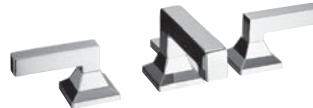

ROMAN TUB FILLER
TB930DD
Valve included