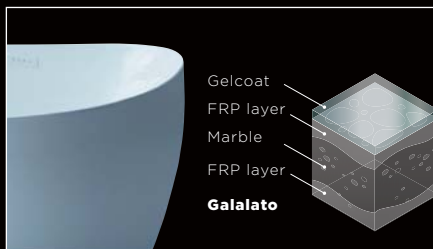

GALALATO® MATERIAL

Offering outstanding durability, the tub is made of Galalato artificial marble and constructed using TOTO’s innovative sandwich configuration.