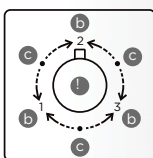

TBN01104U
Volume Control Valve

+

TBV02401U
Thermostatic Mixing Valve Trim

TBN01001U
Mini Unit Rough-In Box

3 OUTLET

THERMOSTATIC MIXER

With Diverter and Volume Control

- a Flow Rate Control
- b Divert
- c Off