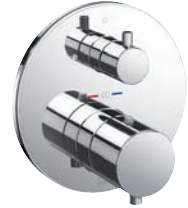

Polished French Gold
#PFG

Polished Bronze
#PBR

THERMOSTATIC MIXING VALVE TRIM
TBV02401U

THERMOSTATIC MIXING VALVE TRIM
TBV01406U

THERMOSTATIC MIXING VALVE TRIM
TBV02405U

THERMOSTATIC MIXING VALVE WITH VOLUME CONTROL TRIM
TBV01407U