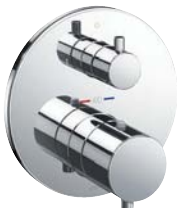

PRESSURE BALANCE VALVE TRIM - SQUARE
TBV02801U