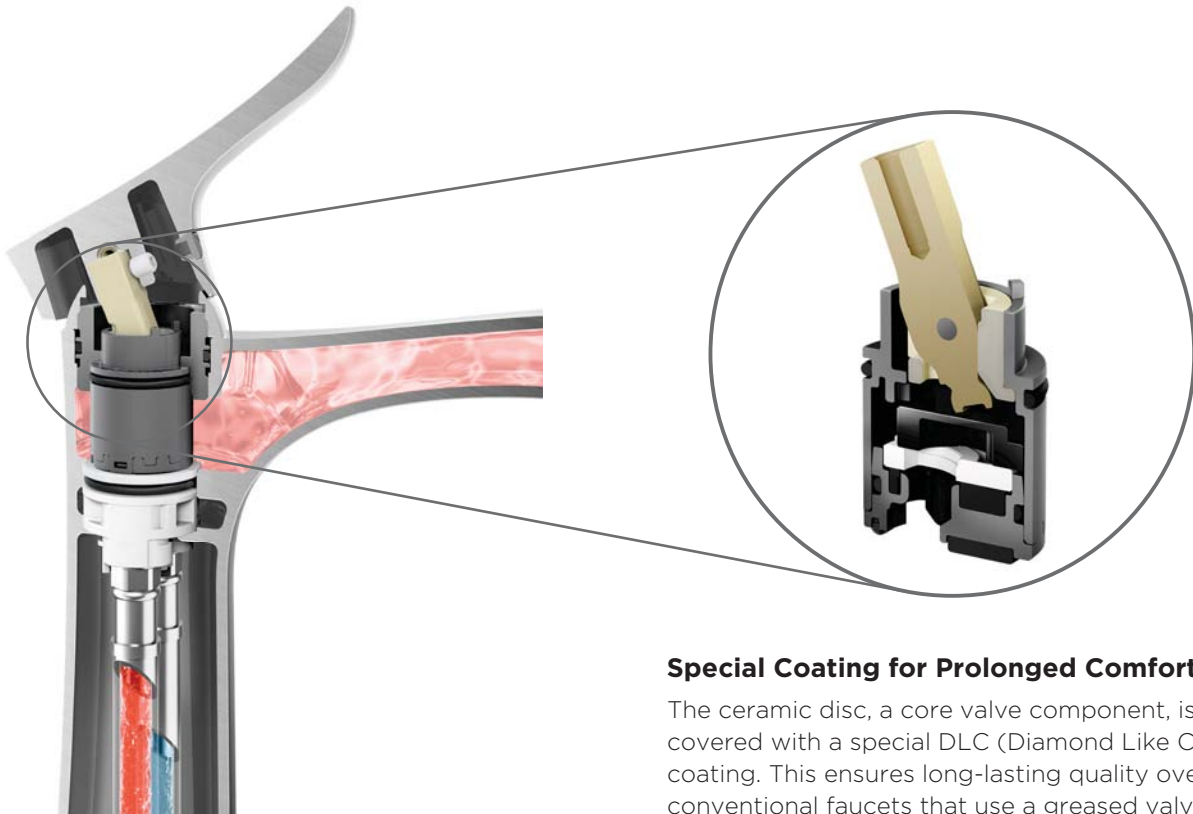

HANDS-FREE OPERATION

The ZN Faucet has sensors both for opening and closing the spout and for switching between hot and cold water. Simply waving the hand over each sensor operates it.

COMFORT GLIDE®

EASE OF USE, BASED IN SENSATION.

For TOTO, comfort does not simply mean comfort of movement. Ease of use, when it lasts a long time, becomes comfort in itself. For this purpose, TOTO has developed the internal valve based on the user's touch. Designed from the ground up to provide fundamental comfort in operation.

Special Coating for Prolonged Comfort

The ceramic disc, a core valve component, is covered with a special DLC (Diamond Like Carbon) coating. This ensures long-lasting quality over conventional faucets that use a greased valve.