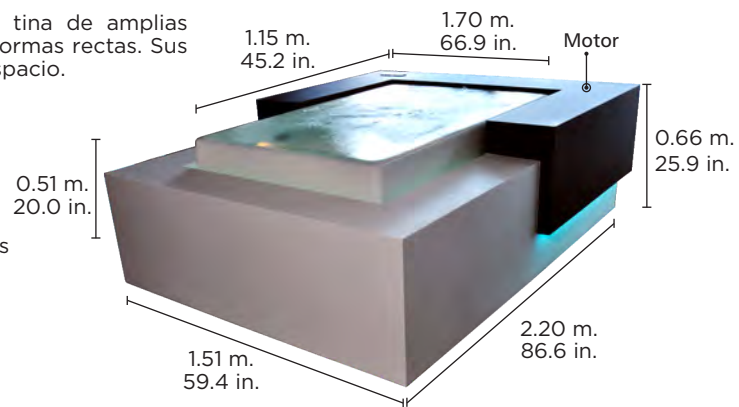

Edition **Serie Nova 9500**

De elegante y moderno diseño, esta tina de amplias dimensiones exaltan la belleza en sus formas rectas. Sus luces interiores dan vida y elegancia al espacio.

Especificaciones

Acrílico calidad exportación
4 Capas de fibra de vidrio
Aislamiento térmico de poliuretano
6 Jets Ventury Súper
2 Luz interior
Tablero electrónico con iluminación leds
Desagüe push
Motor 1.5 HP (2 vel.) a 110 V.
Calentador (2000 watts a 110 V.)
Sensor de temperatura
Cromoterapia leds
3 Válvulas check
Válvula liberadora de aire
Estructura metálica
4 Tomas de succión
Forrado de estructura (insofon)
Terminado en Corian Tec y acrílico 12 mm

Características opcionales

Magnetoterapia