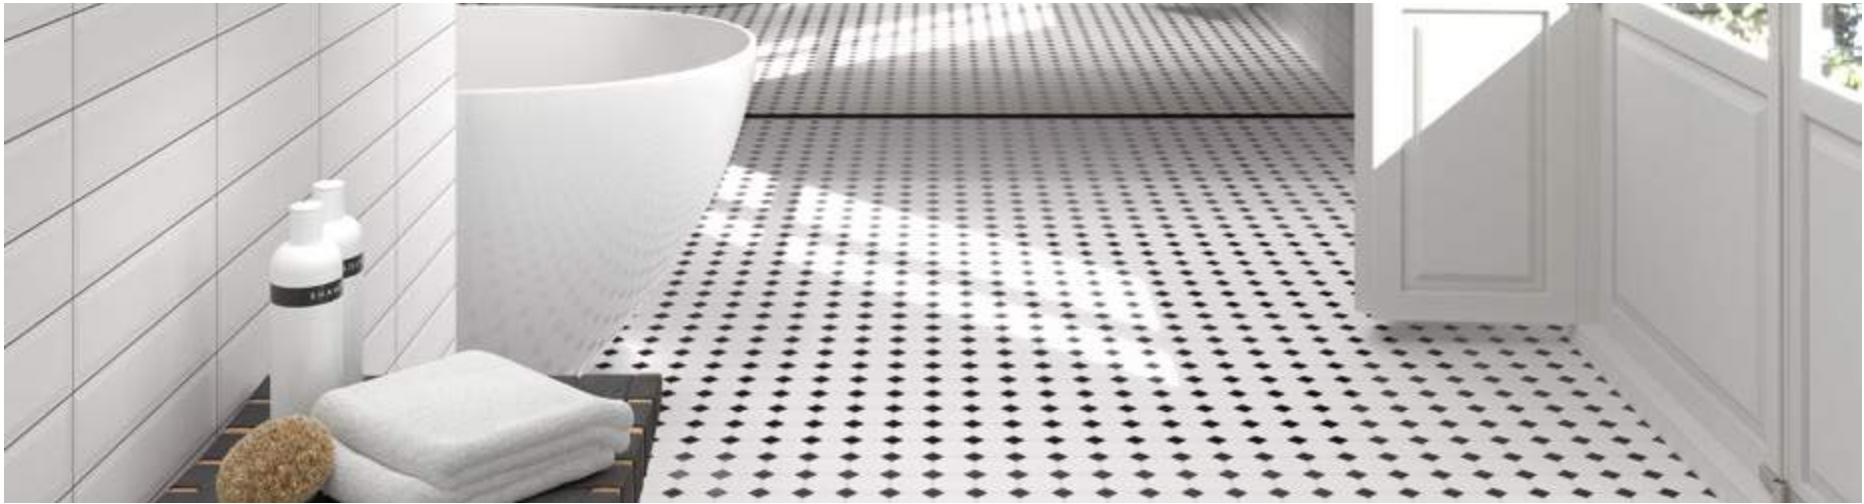

CONTRACT MOSAICS

Venta a cajas completas
Sold per complete boxes

ESTRATOS / ESTRATOS

MOSAICOS CERAMICA / CERAMIC MOSAICS