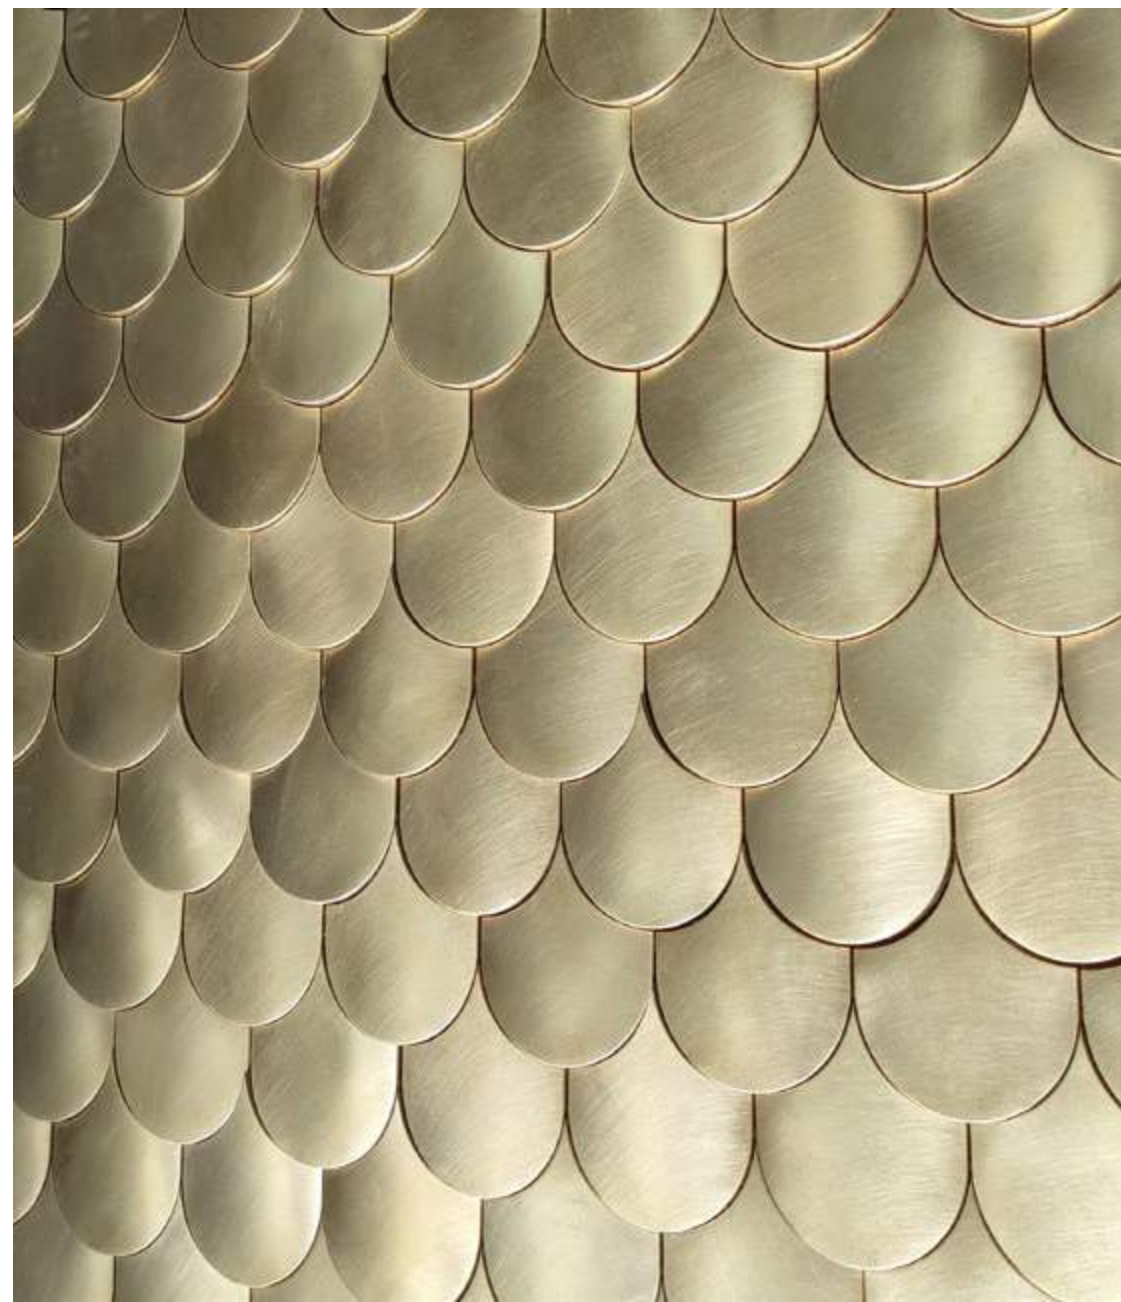

● = Ok C = Consultar/Consult

186922 Mandala 28x28 cm./11"x11"

● = Ok C = Consultar/Consult

187138 Frozen 28x28 cm./11"x11"

● = Ok C = Consultar/Consult

188010 Lavabo Heller Rose Gold 36x36x12 cm./14.2"x14.2"x4.7"