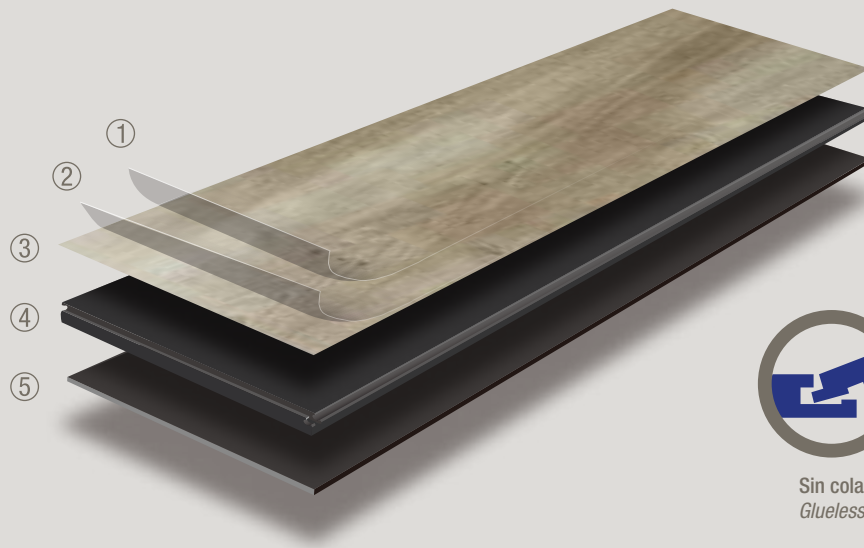

¿POR QUÉ CLICK&FLOOR? / WHY CLICK&FLOOR?

Su núcleo a base mineral y su capa de protección aportan unas prestaciones de resistencia y estabilidad muy superiores a las del vinilo estándar LVT, ofreciendo múltiples ventajas.

Its mineral-based core and its protective layer provide resistance and stability benefits far superior to those of standard LVT vinyl, offering multiple advantages.

Sin cola
Glueless

Fácil de instalar
Easy to install

- ① Capa de protección UV (cuarzo y uretano) / *UV protection layer (quartz and urethan)*
- ② Capa de desgaste 0.55mm ultra resistente / *0.55mm Ultra-resistant wear layer EIR embossing*
- ③ Capa decorativa con relieve sincronizado / *Deep structured decorative layer*
- ④ Núcleo rígido a base de piedra caliza <math>< 65\%</math> y PVC >35% / *Rigid core limestone-based <math>< 65\%</math> and PVC > 35%*
- ⑤ Capa de insonorización de 1mm (material virgen IXPE-P) / *1mm IXPE soundproof backing*

CLICK&FLOOR

Textura con aspecto natural
Texture with natural look

Apto para toda la casa.
Perfect for the whole house.

Sistema click extra hermético
Extra hermetic click system

Apto para suelo radiante
Suitable for underfloor heating

Reducción acústica
Reduction acoustics

Apto para mascotas
Pet friendly

100% Impermeable
100% Waterproof

Ultra resistente
Extra resistant

Estable al calor y a la luz solar
Stable to heat and sunlight

Fácil limpieza
Easy to clean

30
Year
Residential

15
Year
Light Commercial