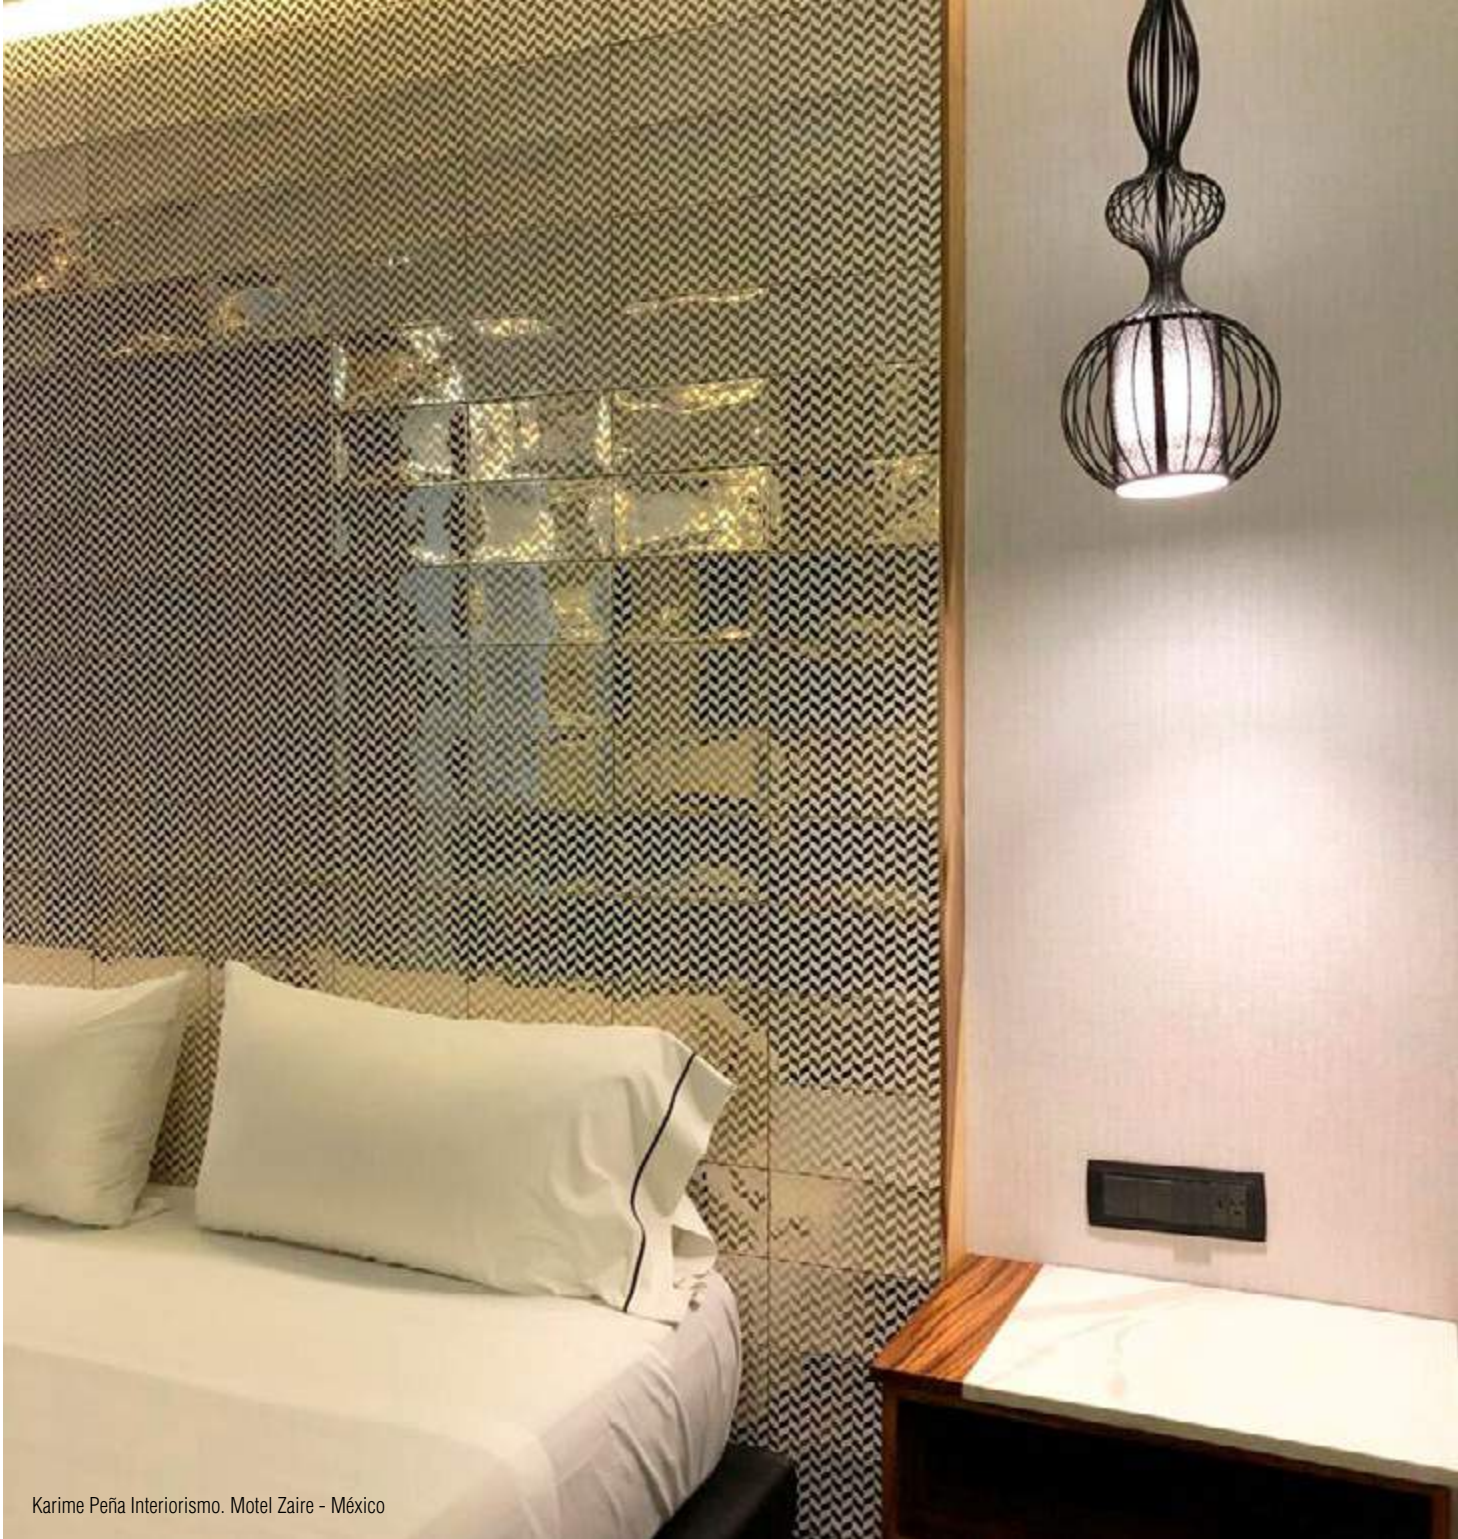

Karime Peña Interiorismo. Motel Zaire - México

DELUXE

PASTA BLANCA / WHITE BODY

SATIN V1 PVD 8 mm

187794 Deluxe Pluma Black/Silver 12,5×25 cm./4.9"×9.8"

• •

187838 Deluxe Pluma White/Silver 12,5×25 cm./4.9"×9.8"

• •

• = Ok C = Consultar/Consult