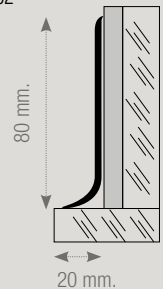

188340 RODAPIÉ FLEXI 8X200 D582