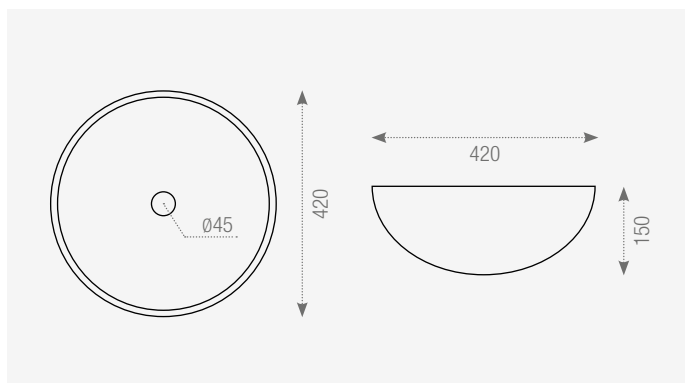

LAVABOS & CARACTERÍSTICAS TÉCNICAS / WASHBASINS & TECHNICAL INFORMATION

CRISTAL / GLASS