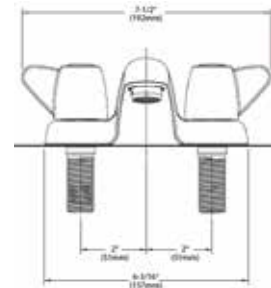

CFG

47212

Cromo (CH)

Mezcladora de dos manerales para lavabo. No incluye desagüe. Flujo 1.50 gpm (5.70 lts/min). Cartucho de reemplazo mod. 40008/40009.

*Consulta el precio de este producto con tu asesor de ventas.

CFG

CA42213
CA42213BN

Cromo (CH)
Níquel
Cepillado (BN)

Mezcladora de dos manerales para lavabo de 4". No incluye desagüe. Flujo 1.2 gpm (4.5 lts/min). Cartucho de reemplazo mod. 40008/40009.