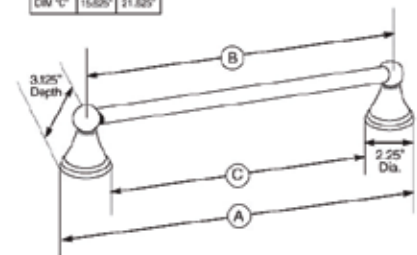

ACCESORIOS

KIT DE ACCESORIOS

MODELO — ACABADO — DESCRIPCION — PRECIO DE LISTA — DIMENSIONES

CONTEMPORARY
DN2296CH Cromo (CH)

Juego de accesorios de 6 piezas mod. Contemporary.
Gancho doble, portarrollos, toallero de argolla, toallero de barra de 24", jabonera y portacepillos.

$ 1,550

LENGTH	18"	24"	30"
DIM "A"	16.75"	24.75"	31.75"
DIM "B"	18.00"	24.00"	30.00"
DIM "C"	15.50"	23.50"	29.50"

PRESTON

KITP8406CH Cromo (CH)

Juego de accesorios de 6 piezas Mod. Preston.
Gancho doble, portarrollos, toallero de argolla, toallero de barra de 24", jabonera y portacepillos.

$ 1,815

LENGTH	18"	24"
DIM "A"	20.125"	26.125"
DIM "B"	18.00"	24.00"
DIM "C"	15.625"	21.625"