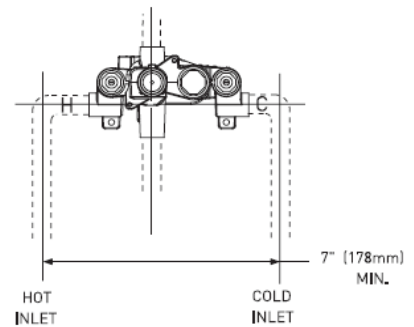

VALVULAS REGADERA

¿Cómo armar una mezcladora para regadera Moencontrol?

*Mod. ilustrado
3570

+

*Mod. ilustrado
Kingsley T3112

=

MODELO _____ DESCRIPCION _____ PRECIO DE LISTA _____ DIMENSIONES _____

3570

Válvula soldable de 4 puertos para regadera Moencontrol con presión balanceada y control de volumen de agua. No incluye Trim. Esta válvula utiliza el cartucho Moen mod. 1225

Precio del cartucho mod. 1225 para refacción: $ 560

$ 4,460